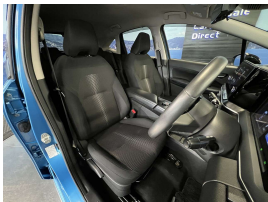

Wholesale Cars Direct

2020 Nissan Note Hybrid X Edition - Grade 4.5 - New Tires - Pristine.

| | |
|---------------------|-----------------|
| Stock ID | 17303 |
| Engine | 1200 cc, Hybrid |
| Body | Hatchback |
| Odometer | 62,300 km |
| Interior | 0 |
| Transmission | Automatic |

Welcome to Wholesale Cars Direct.
WCD is quality, WCD is service, it is who we are.

New shape pristine grade 4.5 Hybrid Nissan Note. Extremely well presented. Comes with, Pro Pilot, Adaptive cruise control, Steering assist, Traffic sign assist, Front/Rear parking sensors, Emergency braking assist, Lane assist, Blind spot monitoring, Rear cross traffic alert, Heated front seats, Selective drive modes, 7 airbags, Auto headlights, Auto high beam assist, Proximity key - Push button start, Bluetooth hands free, Wireless charging, Wireless Apple CarPlay, 360" camera, Reverse camera, 3 point seat belts for all seats, Isofix car seat anchor points, we have also fitted a brand new set of tyres in NZ.