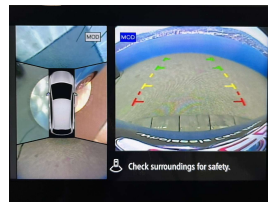

2020 Nissan Note Hybrid X Edition - Grade 4.5 - New Tires - Pristine.