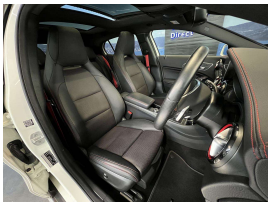

Wholesale Cars Direct

2018 Mercedes-Benz GLA 45 AMG - 4 Matic - Panoramic Sunroof -

Stock ID 16560
Engine 2000 cc
Body SUV
Odometer 58,400 km
Interior Leather
Transmission Automatic

Welcome to Wholesale Cars Direct.
WCD is quality, WCD is service, it is who we are.