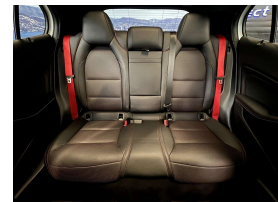

Wholesale Cars Direct

2018 Mercedes-Benz GLA 45 AMG - 4 Matic - Panoramic Sunroof -

Stock ID 16560
Engine 2000 cc
Body SUV
Odometer 58,400 km
Interior Leather
Transmission Automatic

Welcome to Wholesale Cars Direct.
WCD is quality, WCD is service, it is who we are.