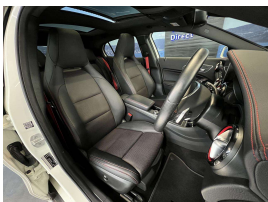

Wholesale Cars Direct

2018 Mercedes-Benz GLA 45 AMG - 4 Matic - Panoramic Sunroof -

Stock ID	16560
Engine	2000 cc
Body	SUV
Odometer	58,400 km
Interior	Leather
Transmission	Automatic

Welcome to Wholesale Cars Direct.
WCD is quality, WCD is service, it is who we are.

Facelift absolute pristine AMG Exclusive package SUV. Comes with panoramic sliding sunroof, Heated front seats, Bluetooth handsfree, Music streaming, Apple car play, Reverse Camera, NZ Navigation, Active park assist, Adaptive cruise control, Memory pack drivers seat, Attention assist (Drowsiness detection) AMG styling package, Blind spot assist, Automatic lane recognition, Memory package drivers seat, Attention assist (drowsiness protection) Electric tail gate, 19 inch AMG spoke Alloys, Dark tinted glass, Black fabric roof interior trim, 9 Airbags, Front/Rear parking Sensors, Proximity Key - Push Button Start, Stereo upgraded to NZ spec, Multi function steering wheel with paddle shift tiptronic, 3 point seat