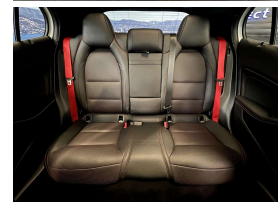

Wholesale Cars Direct

2018 Mercedes-Benz GLA 45 AMG - 4 Matic - Panoramic Sunroof -

Stock ID	16560
Engine	2000 cc
Body	SUV
Odometer	58,400 km
Interior	Leather
Transmission	Automatic

Welcome to Wholesale Cars Direct.
WCD is quality, WCD is service, it is who we are.

Facelift absolute pristine AMG Exclusive package SUV. Comes with panoramic sliding sunroof, Heated front seats, Bluetooth handsfree, Music streaming, Apple car play, Reverse Camera, NZ Navigation, Active park assist, Adaptive cruise control, Memory pack drivers seat, Attention assist (Drowsiness detection) AMG styling package, Blind spot assist, Automatic lane recognition, Memory package drivers seat, Attention assist (drowsiness protection) Electric tail gate, 19 inch AMG spoke Alloys, Dark tinted glass, Black fabric roof interior trim, 9 Airbags, Front/Rear parking Sensors, Proximity Key - Push Button Start, Stereo upgraded to NZ spec, Multi function steering wheel with paddle shift tiptronic, 3 point seat