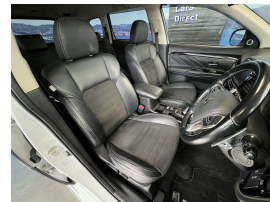

## 2018 Mitsubishi Outlander PHEV - 94.21% SOH - 2.4L - G Plu

Vehicle	Odometer	Engine	Seats	Stock ID
Details	61.048 km	2400 cc	5	16119