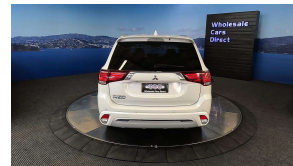

## 2018 Mitsubishi Outlander PHEV - 94.21% SOH - 2.4L - G Plu

Vehicle	Odometer	Engine	Seats	Stock ID
Details	61.048 km	2400 cc	5	16119