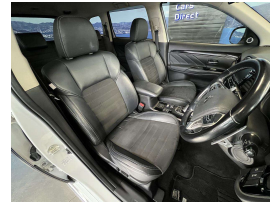

Wholesale Cars Direct

2018 Mitsubishi Outlander PHEV - 94.21% SOH - 2.4L - G Plu

Vehicle	Odometer	Engine	Seats	Stock ID
Details	61.048 km	2400 cc	5	16119

TRADE IN's

All trade ins can be facilitated here quickly and easily