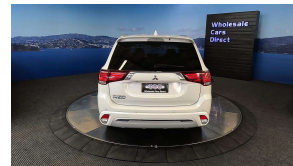

Wholesale Cars Direct

2018 Mitsubishi Outlander PHEV - 94.21% SOH - 2.4L - G Plu

Vehicle	Odometer	Engine	Seats	Stock ID
Details	61.048 km	2400 cc	5	16119

TRADE IN's

All trade ins can be facilitated here quickly and easily