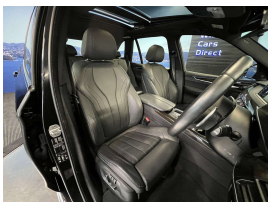

Wholesale Cars Direct

2019 BMW X5 XDrive AWD 35i Motorsport - Amazing Spec - Grade 4.5.

Stock ID	17225
Engine	3000 cc
Body	SUV
Odometer	21,180 km
Interior	Leather
Transmission	Automatic

Welcome to Wholesale Cars Direct.
WCD is quality, WCD is service, it is who we are.

The most immaculate SUV we have ever bought into NZ. The condition inside & out needs to be seen to be truly appreciated. This exceptionally high spec BMW X5 Motorsport is for the most discerning of class SUV buyers. Comes with 360 degree around view camera, 20" factory alloys, Adaptive Motorsport suspension, Electric panoramic sunroof, Interior/Exterior mirror package, Lights package, Integral active steering, Heated Front/Rear seats, Electric sports front seats with drivers memory, Adaptive LED headlights, Speed sign recognition, Park Distance Control, Automatic tail gate, Comfort access, Driving Assistant Plus, Parking assistant plus, Harmon Kardon surround sound system, Wireless Apple CarPlay,