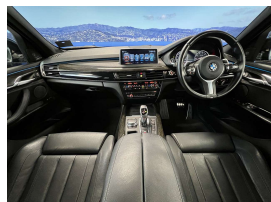

Wholesale Cars Direct

2019 BMW X5 XDrive AWD 35i Motorsport - Amazing Spec - Grade 4.5.

Stock ID	17225
Engine	3000 cc
Body	SUV
Odometer	21,180 km
Interior	Leather
Transmission	Automatic

Welcome to Wholesale Cars Direct.
WCD is quality, WCD is service, it is who we are.

The most immaculate SUV we have ever bought into NZ. The condition inside & out needs to be seen to be truly appreciated. This exceptionally high spec BMW X5 Motorsport is for the most discerning of class SUV buyers. Comes with 360 degree around view camera, 20" factory alloys, Adaptive Motorsport suspension, Electric panoramic sunroof, Interior/Exterior mirror package, Lights package, Integral active steering, Heated Front/Rear seats, Electric sports front seats with drivers memory, Adaptive LED headlights, Speed sign recognition, Park Distance Control, Automatic tail gate, Comfort access, Driving Assistant Plus, Parking assistant plus, Harmon Kardon surround sound system, Wireless Apple CarPlay,