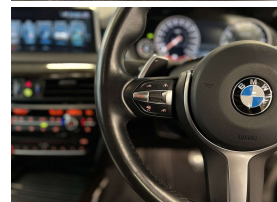

Wholesale Cars Direct

2019 BMW X5 XDrive AWD 35i Motorsport - Amazing Spec - Grade 4.5.

Stock ID	17225
Engine	3000 cc
Body	SUV
Odometer	21,180 km
Interior	Leather
Transmission	Automatic

Welcome to Wholesale Cars Direct.
WCD is quality, WCD is service, it is who we are.

The most immaculate SUV we have ever bought into NZ. The condition inside & out needs to be seen to be truly appreciated. This exceptionally high spec BMW X5 Motorsport is for the most discerning of class SUV buyers. Comes with 360 degree around view camera, 20" factory alloys, Adaptive Motorsport suspension, Electric panoramic sunroof, Interior/Exterior mirror package, Lights package, Integral active steering, Heated Front/Rear seats, Electric sports front seats with drivers memory, Adaptive LED headlights, Speed sign recognition, Park Distance Control, Automatic tail gate, Comfort access, Driving Assistant Plus, Parking assistant plus, Harmon Kardon surround sound system, Wireless Apple CarPlay,