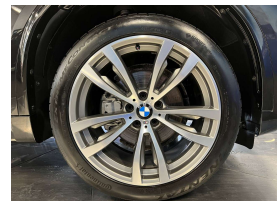

Wholesale Cars Direct

2019 BMW X5 XDrive AWD 35i Motorsport - Amazing Spec - Grade 4.5.

Stock ID	17225
Engine	3000 cc
Body	SUV
Odometer	21,180 km
Interior	Leather
Transmission	Automatic

Welcome to Wholesale Cars Direct.
WCD is quality, WCD is service, it is who we are.

The most immaculate SUV we have ever bought into NZ. The condition inside & out needs to be seen to be truly appreciated. This exceptionally high spec BMW X5 Motorsport is for the most discerning of class SUV buyers. Comes with 360 degree around view camera, 20" factory alloys, Adaptive Motorsport suspension, Electric panoramic sunroof, Interior/Exterior mirror package, Lights package, Integral active steering, Heated Front/Rear seats, Electric sports front seats with drivers memory, Adaptive LED headlights, Speed sign recognition, Park Distance Control, Automatic tail gate, Comfort access, Driving Assistant Plus, Parking assistant plus, Harmon Kardon surround sound system, Wireless Apple CarPlay,