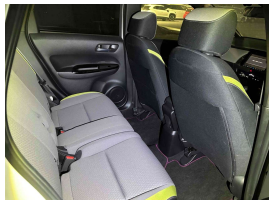

2021 Honda Fit Hybrid E:HEV - BIG Spec - Low Kms - Grade 4.5. $23,99

Stock ID 17248

Engine 1500 cc, Hybrid

Body Hatchback

Odometer 30,430 km

Interior 0

Transmission Automatic

Welcome to Wholesale Cars Direct.
WCD is quality, WCD is service, it is who we are.

A pristine grade 4.5 e:HEV Honda Fit. This has just arrived along with 80 other vehicles, it can be fast tracked through compliance upon genuine interest or purchased subject to condition & test drive.