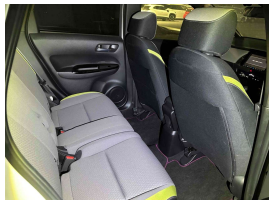

## 2021 Honda Fit Hybrid E:HEV - BIG Spec - Low Kms - Grade 4.5. \$23,99

**Stock ID** 17248

**Engine** 1500 cc, Hybrid

**Body** Hatchback

**Odometer** 30,430 km

**Interior** 0

**Transmission** Automatic

Welcome to Wholesale Cars Direct. WCD is quality, WCD is service, it is who we are.