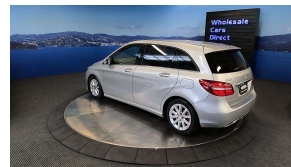

Wholesale Cars Direct

2016 Mercedes-Benz B 180 Grade 4.5 - NZ Nav & Stereo

Vehicle	Odometer	Engine	Seats	Stock ID
Details	32.700 km	1600 cc	-	15749

TRADE IN's

All trade ins can be facilitated here quickly and easily