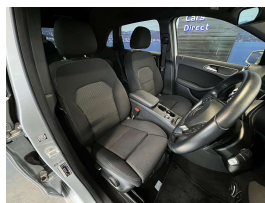

Wholesale Cars Direct

2016 Mercedes-Benz B 180 Grade 4.5 - NZ Nav & Stereo

Vehicle	Odometer	Engine	Seats	Stock ID
Details	32.700 km	1600 cc	-	15749

TRADE IN's

All trade ins can be facilitated here quickly and easily