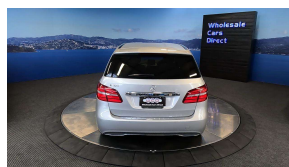

Wholesale Cars Direct

2016 Mercedes-Benz B 180 Grade 4.5 - NZ Nav & Stereo

Vehicle	Odometer	Engine	Seats	Stock ID
Details	32.700 km	1600 cc	-	15749

TRADE IN's

All trade ins can be facilitated here quickly and easily