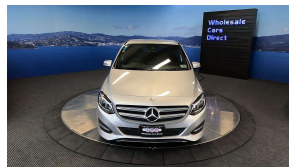

Wholesale Cars Direct

2016 Mercedes-Benz B 180 Grade 4.5 - NZ Nav & Stereo

Vehicle	Odometer	Engine	Seats	Stock ID
Details	32.700 km	1600 cc	-	15749

TRADE IN's

All trade ins can be facilitated here quickly and easily