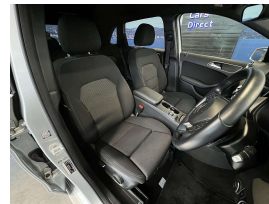

## 2016 Mercedes-Benz B 180 Grade 4.5 - NZ Nav & Stereo

Vehicle	Odometer	Engine	Seats	Stock ID
Details	32.700 km	1600 cc	-	15749