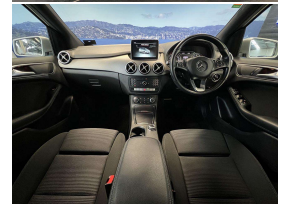

## 2016 Mercedes-Benz B 180 Grade 4.5 - NZ Nav & Stereo

Vehicle	Odometer	Engine	Seats	Stock ID
Details	32.700 km	1600 cc	-	15749