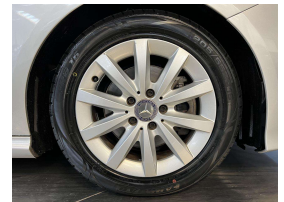

## 2016 Mercedes-Benz B 180 Grade 4.5 - NZ Nav & Stereo

Vehicle	Odometer	Engine	Seats	Stock ID
Details	32.700 km	1600 cc	-	15749