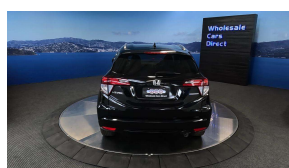

Wholesale Cars Direct

2017 Honda Vezel Hybrid Z - Hond Sensing - Apple Car Play

| | | | | |
|---------|-----------|---------|-------|----------|
| Vehicle | Odometer | Engine | Seats | Stock ID |
| Details | 67.700 km | 1500 cc | - | 15846 |