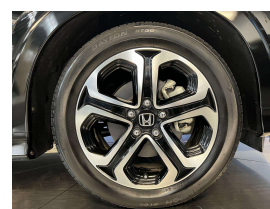

Wholesale Cars Direct

2017 Honda Vezel Hybrid Z - Hond Sensing - Apple Car Play

| | | | | |
|---------|-----------|---------|-------|----------|
| Vehicle | Odometer | Engine | Seats | Stock ID |
| Details | 67.700 km | 1500 cc | - | 15846 |