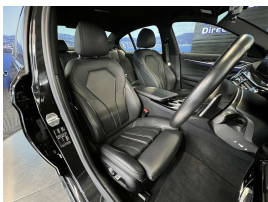

Wholesale Cars Direct

2018 BMW 530i Motorsport - Leather - Grade 4.5 - Pristine. $36,990

Stock ID	17224
Engine	2000 cc
Body	Sedan
Odometer	45,100 km
Interior	Leather
Transmission	Automatic

Welcome to Wholesale Cars Direct.
WCD is quality, WCD is service, it is who we are.

European huge spec luxury at its style best. Comes with 360 degree around view camera, Reversing camera, 19" factory alloys with a brand new set of tires fitted in NZ, Integral active steering, Heated/Electric sports front seats with memory function drivers seat, Adaptive LED headlights, Speed sign recognition, Park Distance Control, Automatic tail gate, Comfort access, Driving Assistant Plus, Parking assistant plus, Hifi loud speaker system, Active protection, Blind spot detection, Lane departure warning, Multifunction leather sports steering wheel with paddle shift tiptronic, Factory Bluetooth, Radar cruise control, NZ Navigation, Stereo upgraded to NZ spec, Wireless Apple CarPlay, Motorsport aerodynamics

AJ Hoare
Vehicle Consultant
0800 22 44 02
021 784 687
aj@wcd.co.nz

Scotty Duncan
For Finance
+ Vehicle Consultant
0800 22 44 02 EXTN 2
022 071 2299
scott@wcd.co.nz