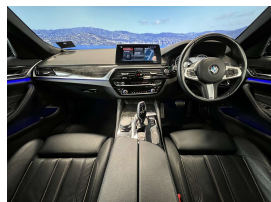

Wholesale Cars Direct

2018 BMW 530i Motorsport - Leather - Grade 4.5 - Pristine. $36,990

Stock ID	17224
Engine	2000 cc
Body	Sedan
Odometer	45,100 km
Interior	Leather
Transmission	Automatic

Welcome to Wholesale Cars Direct.
WCD is quality, WCD is service, it is who we are.

European huge spec luxury at its style best. Comes with 360 degree around view camera, Reversing camera, 19" factory alloys with a brand new set of tires fitted in NZ, Integral active steering, Heated/Electric sports front seats with memory function drivers seat, Adaptive LED headlights, Speed sign recognition, Park Distance Control, Automatic tail gate, Comfort access, Driving Assistant Plus, Parking assistant plus, Hifi loud speaker system, Active protection, Blind spot detection, Lane departure warning, Multifunction leather sports steering wheel with paddle shift tiptronic, Factory Bluetooth, Radar cruise control, NZ Navigation, Stereo upgraded to NZ spec, Wireless Apple CarPlay, Motorsport aerodynamics

AJ Hoare
Vehicle Consultant
0800 22 44 02
021 784 687
aj@wcd.co.nz

Scotty Duncan
For Finance
+ Vehicle Consultant
0800 22 44 02 EXTN 2
022 071 2299
scott@wcd.co.nz