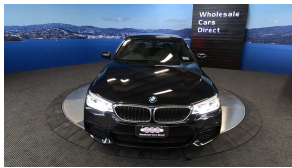

Wholesale Cars Direct

2018 BMW 530i Motorsport - Leather - Grade 4.5 - Pristine. \$36,990

Stock ID	17224
Engine	2000 cc
Body	Sedan
Odometer	45,100 km
Interior	Leather
Transmission	Automatic

Welcome to Wholesale Cars Direct.
WCD is quality, WCD is service, it is who we are.

European huge spec luxury at its style best. Comes with 360 degree around view camera, Reversing camera, 19" factory alloys with a brand new set of tires fitted in NZ, Integral active steering, Heated/Electric sports front seats with memory function drivers seat, Adaptive LED headlights, Speed sign recognition, Park Distance Control, Automatic tail gate, Comfort access, Driving Assistant Plus, Parking assistant plus, Hifi loud speaker system, Active protection, Blind spot detection, Lane departure warning, Multifunction leather sports steering wheel with paddle shift tiptronic, Factory Bluetooth, Radar cruise control, NZ Navigation, Stereo upgraded to NZ spec, Wireless Apple CarPlay, Motorsport aerodynamics