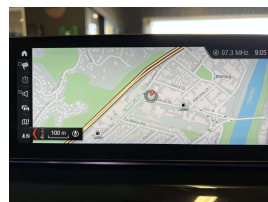

Stock ID	17224
Engine	2000 cc
Body	Sedan
Odometer	45,100 km
Interior	Leather
Transmission	Automatic

Welcome to Wholesale Cars Direct.
WCD is quality, WCD is service, it is who we are.

European huge spec luxury at its style best. Comes with 360 degree around view camera, Reversing camera, 19" factory alloys with a brand new set of tires fitted in NZ, Integral active steering, Heated/Electric sports front seats with memory function drivers seat, Adaptive LED headlights, Speed sign recognition, Park Distance Control, Automatic tail gate, Comfort access, Driving Assistant Plus, Parking assistant plus, Hifi loud speaker system, Active protection, Blind spot detection, Lane departure warning, Multifunction leather sports steering wheel with paddle shift tiptronic, Factory Bluetooth, Radar cruise control, NZ Navigation, Stereo upgraded to NZ spec, Wireless Apple CarPlay, Motorsport aerodynamics