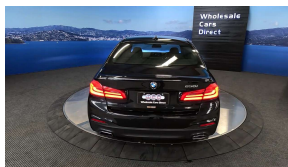

Wholesale Cars Direct

2018 BMW 530i Motorsport - Leather - Grade 4.5 - Pristine. \$36,990

Stock ID	17224
Engine	2000 cc
Body	Sedan
Odometer	45,100 km
Interior	Leather
Transmission	Automatic

Welcome to Wholesale Cars Direct.
WCD is quality, WCD is service, it is who we are.

European huge spec luxury at its style best. Comes with 360 degree around view camera, Reversing camera, 19" factory alloys with a brand new set of tires fitted in NZ, Integral active steering, Heated/Electric sports front seats with memory function drivers seat, Adaptive LED headlights, Speed sign recognition, Park Distance Control, Automatic tail gate, Comfort access, Driving Assistant Plus, Parking assistant plus, Hifi loud speaker system, Active protection, Blind spot detection, Lane departure warning, Multifunction leather sports steering wheel with paddle shift tiptronic, Factory Bluetooth, Radar cruise control, NZ Navigation, Stereo upgraded to NZ spec, Wireless Apple CarPlay, Motorsport aerodynamics