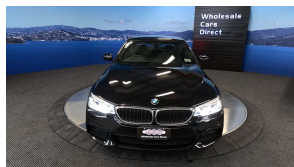

Wholesale Cars Direct

2018 BMW 530i Motorsport - Leather - Grade 4.5 - Pristine. \$36,990

Stock ID	17224
Engine	2000 cc
Body	Sedan
Odometer	45,100 km
Interior	Leather
Transmission	Automatic

Welcome to Wholesale Cars Direct.
WCD is quality, WCD is service, it is who we are.

European huge spec luxury at its style best. Comes with 360 degree around view camera, Reversing camera, 19" factory alloys with a brand new set of tires fitted in NZ, Integral active steering, Heated/Electric sports front seats with memory function drivers seat, Adaptive LED headlights, Speed sign recognition, Park Distance Control, Automatic tail gate, Comfort access, Driving Assistant Plus, Parking assistant plus, Hifi loud speaker system, Active protection, Blind spot detection, Lane departure warning, Multifunction leather sports steering wheel with paddle shift tiptronic, Factory Bluetooth, Radar cruise control, NZ Navigation, Stereo upgraded to NZ spec, Wireless Apple CarPlay, Motorsport aerodynamics