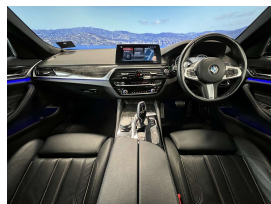

Stock ID 17224

Engine 2000 cc, Internal Combustion

Body Sedan

Odometer 45,100 km

Interior Leather

Transmission Automatic

Welcome to Wholesale Cars Direct. WCD is quality, WCD is service, it is who we are.

European huge spec luxury at its style best. Comes with 360 degree around view camera, Reversing camera, 19" factory alloys with a brand new set of tires fitted in NZ, Integral active steering, Heated/Electric sports front seats with memory function drivers seat, Adaptive LED headlights, Speed sign recognition, Park Distance Control, Automatic tail gate, Comfort access, Driving Assistant Plus, Parking assistant plus, Hifi loud speaker system, Active protection, Blind spot detection, Lane departure warning, Multifunction leather sports steering wheel with paddle shift tiptronic, Factory Bluetooth, Radar cruise control, NZ Navigation, Stereo upgraded to NZ spec, Wireless Apple CarPlay, Motorsport aerodynamics