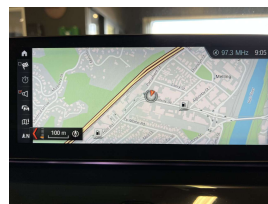

Stock ID 17224

Engine 2000 cc, Internal Combustion

Body Sedan

Odometer 45,100 km

Interior Leather

Transmission Automatic

Welcome to Wholesale Cars Direct. WCD is quality, WCD is service, it is who we are.

European huge spec luxury at its style best. Comes with 360 degree around view camera, Reversing camera, 19" factory alloys with a brand new set of tires fitted in NZ, Integral active steering, Heated/Electric sports front seats with memory function drivers seat, Adaptive LED headlights, Speed sign recognition, Park Distance Control, Automatic tail gate, Comfort access, Driving Assistant Plus, Parking assistant plus, Hifi loud speaker system, Active protection, Blind spot detection, Lane departure warning, Multifunction leather sports steering wheel with paddle shift tiptronic, Factory Bluetooth, Radar cruise control, NZ Navigation, Stereo upgraded to NZ spec, Wireless Apple CarPlay, Motorsport aerodynamics