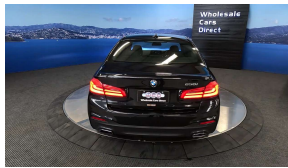

## 2018 BMW 530i Motorsport - Leather - Grade 4.5 - Pristine. \$35,990

**Stock ID** 17224

**Engine** 2000 cc, Internal Combustion

**Body** Sedan

**Odometer** 45,100 km

**Interior** Leather

**Transmission** Automatic

Welcome to Wholesale Cars Direct. WCD is quality, WCD is service, it is who we are.

European huge spec luxury at its style best. Comes with 360 degree around view camera, Reversing camera, 19" factory alloys with a brand new set of tires fitted in NZ, Integral active steering, Heated/Electric sports front seats with memory function drivers seat, Adaptive LED headlights, Speed sign recognition, Park Distance Control, Automatic tail gate, Comfort access, Driving Assistant Plus, Parking assistant plus, Hifi loud speaker system, Active protection, Blind spot detection, Lane departure warning, Multifunction leather sports steering wheel with paddle shift tiptronic, Factory Bluetooth, Radar cruise control, NZ Navigation, Stereo upgraded to NZ spec, Wireless Apple CarPlay, Motorsport aerodynamics