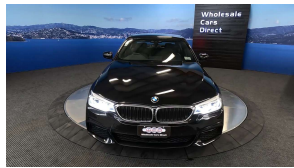

## 2018 BMW 530i Motorsport - Leather - Grade 4.5 - Pristine. \$35,990

**Stock ID** 17224

**Engine** 2000 cc, Internal Combustion

**Body** Sedan

**Odometer** 45,100 km

**Interior** Leather

**Transmission** Automatic

Welcome to Wholesale Cars Direct. WCD is quality, WCD is service, it is who we are.

European huge spec luxury at its style best. Comes with 360 degree around view camera, Reversing camera, 19" factory alloys with a brand new set of tires fitted in NZ, Integral active steering, Heated/Electric sports front seats with memory function drivers seat, Adaptive LED headlights, Speed sign recognition, Park Distance Control, Automatic tail gate, Comfort access, Driving Assistant Plus, Parking assistant plus, Hifi loud speaker system, Active protection, Blind spot detection, Lane departure warning, Multifunction leather sports steering wheel with paddle shift tiptronic, Factory Bluetooth, Radar cruise control, NZ Navigation, Stereo upgraded to NZ spec, Wireless Apple CarPlay, Motorsport aerodynamics