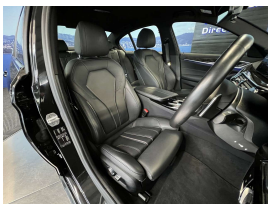

Stock ID 17224

Engine 2000 cc, Internal Combustion

Body Sedan

Odometer 45,100 km

Interior Leather

Transmission Automatic

Welcome to Wholesale Cars Direct. WCD is quality, WCD is service, it is who we are.

European huge spec luxury at its style best. Comes with 360 degree around view camera, Reversing camera, 19" factory alloys with a brand new set of tires fitted in NZ, Integral active steering, Heated/Electric sports front seats with memory function drivers seat, Adaptive LED headlights, Speed sign recognition, Park Distance Control, Automatic tail gate, Comfort access, Driving Assistant Plus, Parking assistant plus, Hifi loud speaker system, Active protection, Blind spot detection, Lane departure warning, Multifunction leather sports steering wheel with paddle shift tiptronic, Factory Bluetooth, Radar cruise control, NZ Navigation, Stereo upgraded to NZ spec, Wireless Apple CarPlay, Motorsport aerodynamics