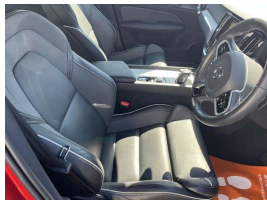

Wholesale Cars Direct

2021 Volvo S60 Hybrd B5 - R-Design - HUGE Spec - Low Kms - Pristine.

Stock ID 17381

Engine 2000 cc, Hybrid

Body Sedan

Odometer 12,000 km

Interior 0

Transmission Automatic

Welcome to Wholesale Cars Direct.
WCD is quality, WCD is service, it is who we are.

An extremely special hybrid S60 B5 R Design sports Volvo arrives to Wellington on the 30th May along with 80 other vehicles.
This can be fast tracked through compliance upon genuine interest or bought subject to test drive/condition.
WCD specialising in high grade pristine European vehicles from Japan.