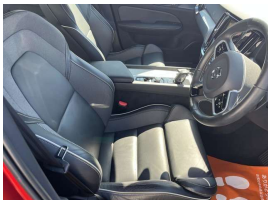

Wholesale Cars Direct

2021 Volvo S60 Hybrd B5 - R-Design - HUGE Spec - Low Kms - Pristine.

Stock ID 17381

Engine 2000 cc, Hybrid

Body Sedan

Odometer 12,000 km

Interior 0

Transmission Automatic

Welcome to Wholesale Cars Direct.
WCD is quality, WCD is service, it is who we are.

An extremely special hybrid S60 B5 R Design sports Volvo arrives to Wellington on the 30th May along with 80 other vehicles.
This can be fast tracked through compliance upon genuine interest or bought subject to test drive/condition.
WCD specialising in high grade pristine European vehicles from Japan.