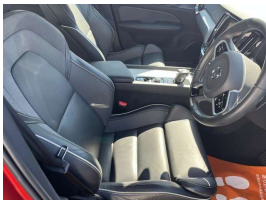

Wholesale Cars Direct

2021 Volvo S60 Hybrd B5 - R-Design - HUGE Spec - Low Kms - Pristine.

Stock ID 17381

Engine 2000 cc, Hybrid

Body Sedan

Odometer 12,000 km

Interior 0

Transmission Automatic

Welcome to Wholesale Cars Direct.
WCD is quality, WCD is service, it is who we are.

An extremely special hybrid S60 B5 R Design sports Volvo arrives to Wellington on the 30th May along with 80 other vehicles.
This can be fast tracked through compliance upon genuine interest or bought subject to test drive/condition.
WCD specialising in high grade pristine European vehicles from Japan.