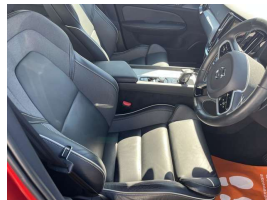

Wholesale Cars Direct

2021 Volvo S60 Hybrd B5 - R-Design - HUGE Spec - Low Kms - Pristine.

Stock ID 17381

Engine 2000 cc, Hybrid

Body Sedan

Odometer 12,000 km

Interior 0

Transmission Automatic

Welcome to Wholesale Cars Direct.
WCD is quality, WCD is service, it is who we are.

An extremely special hybrid S60 B5 R Design sports Volvo arrives to Wellington on the 30th May along with 80 other vehicles.
This can be fast tracked through compliance upon genuine interest or bought subject to test drive/condition.
WCD specialising in high grade pristine European vehicles from Japan.