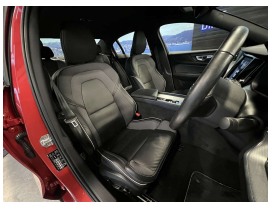

2021 Volvo S60 Hybrd B5 - R-Design - HUGE Spec - Low Kms - Pristine.

Stock ID	17381
Engine	2000 cc, Hybrid
Body	Sedan
Odometer	12,130 km
Interior	0
Transmission	Automatic

Welcome to Wholesale Cars Direct.
WCD is quality, WCD is service, it is who we are.

HUGE spec new shape B5 hybrid Volvo S60. Equipped with a 247 horsepower mild hybrid engine for efficiency & power. R design featuring sporty design elements. Extremely comfortable partial leather R Design sports seating designed to reduce fatigue on long drives. Also comes with 18" factory alloys with a brand new set of tires fitted in NZ. Harmon Kardon Audio, 360 degree surround camera, Reverse camera, Park assist, Apple Car Play, Collision avoidance, Blind spot monitoring, Rear cross traffic warning, Road sign information, Lane departure warning, Lane keep assist, Active L E D headlights, Auto headlights, Auto high beam, Heated front/rear seats with front seat memory function, Heated steering