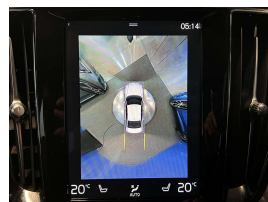

2021 Volvo S60 Hybrd B5 - R-Design - HUGE Spec - Low Kms - Pristine.

Stock ID	17381
Engine	2000 cc, Hybrid
Body	Sedan
Odometer	12,130 km
Interior	0
Transmission	Automatic

Welcome to Wholesale Cars Direct.
WCD is quality, WCD is service, it is who we are.

HUGE spec new shape B5 hybrid Volvo S60. Equipped with a 247 horsepower mild hybrid engine for efficiency & power. R design featuring sporty design elements. Extremely comfortable partial leather R Design sports seating designed to reduce fatigue on long drives. Also comes with 18" factory alloys with a brand new set of tires fitted in NZ. Harmon Kardon Audio, 360 degree surround camera, Reverse camera, Park assist, Apple Car Play, Collision avoidance, Blind spot monitoring, Rear cross traffic warning, Road sign information, Lane departure warning, Lane keep assist, Active L E D headlights, Auto headlights, Auto high beam, Heated front/rear seats with front seat memory function, Heated steering