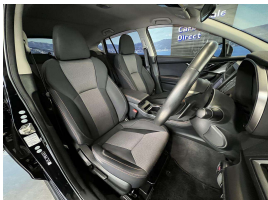

Wholesale Cars Direct

2017 Subaru XV AWD - Eyesight - Best Colour. \$18,990

Stock ID	16729
Engine	2000 cc
Body	Hatchback
Odometer	74,720 km
Interior	0
Transmission	Automatic

Welcome to Wholesale Cars Direct.
WCD is quality, WCD is service, it is who we are.

This is the best new shape AWD XV that we have had in stock. Hard to find a black XV in such great condition to compare to this example. Comes with Sidrive, Factory 17" alloy wheels, Reverse camera, 7 Air bags, Paddle shift tiptronic, 3 point seat belts for all passengers, Radar cruise control, Lane departure warning, Subaru's eyesight, Forward collision warning, ISOFIX, Dual side climate control, Multi Function steering wheel, Proximity key - Push button start. Equipped with 2.0 Litre petrol engine.