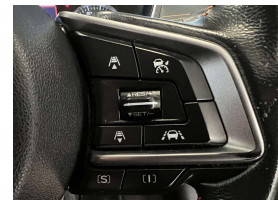

Wholesale Cars Direct

2017 Subaru XV AWD - Eyesight - Best Colour. \$18,990

Stock ID	16729
Engine	2000 cc
Body	Hatchback
Odometer	74,720 km
Interior	0
Transmission	Automatic

Welcome to Wholesale Cars Direct.
WCD is quality, WCD is service, it is who we are.

This is the best new shape AWD XV that we have had in stock. Hard to find a black XV in such great condition to compare to this example. Comes with Sidrive, Factory 17" alloy wheels, Reverse camera, 7 Air bags, Paddle shift tiptronic, 3 point seat belts for all passengers, Radar cruise control, Lane departure warning, Subaru's eyesight, Forward collision warning, ISOFIX, Dual side climate control, Multi Function steering wheel, Proximity key - Push button start. Equipped with 2.0 Litre petrol engine.