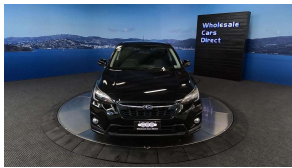

Wholesale Cars Direct

2017 Subaru XV AWD - Eyesight - Best Colour. \$18,990

Stock ID	16729
Engine	2000 cc
Body	Hatchback
Odometer	74,720 km
Interior	0
Transmission	Automatic

Welcome to Wholesale Cars Direct.
WCD is quality, WCD is service, it is who we are.

This is the best new shape AWD XV that we have had in stock. Hard to find a black XV in such great condition to compare to this example. Comes with Sidrive, Factory 17" alloy wheels, Reverse camera, 7 Air bags, Paddle shift tiptronic, 3 point seat belts for all passengers, Radar cruise control, Lane departure warning, Subaru's eyesight, Forward collision warning, ISOFIX, Dual side climate control, Multi Function steering wheel, Proximity key - Push button start. Equipped with 2.0 Litre petrol engine.