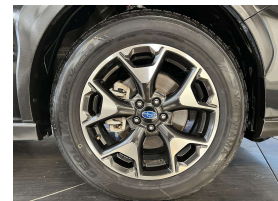

Wholesale Cars Direct

2017 Subaru XV AWD - Eyesight - Best Colour. \$18,990

Stock ID	16729
Engine	2000 cc
Body	Hatchback
Odometer	74,720 km
Interior	0
Transmission	Automatic

Welcome to Wholesale Cars Direct.
WCD is quality, WCD is service, it is who we are.

This is the best new shape AWD XV that we have had in stock. Hard to find a black XV in such great condition to compare to this example. Comes with Sidrive, Factory 17" alloy wheels, Reverse camera, 7 Air bags, Paddle shift tiptronic, 3 point seat belts for all passengers, Radar cruise control, Lane departure warning, Subaru's eyesight, Forward collision warning, ISOFIX, Dual side climate control, Multi Function steering wheel, Proximity key - Push button start. Equipped with 2.0 Litre petrol engine.