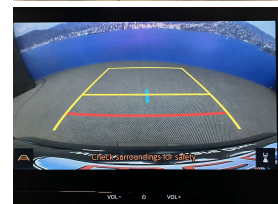

Wholesale Cars Direct

2023 Toyota Corolla Hybrid WXB New Shape - Very Cool Corolla - Grade 4.5

Stock ID	17210
Engine	1800 cc, Hybrid
Body	Sedan
Odometer	51,180 km
Interior	0
Transmission	Automatic

Welcome to Wholesale Cars Direct.
WCD is quality, WCD is service, it is who we are.

Late model low Km hybrid new shape premium spec WXB Toyota Corolla. Pristine grade 4.5 as expected from WCD specialising in the best quality you can get in the used car market. Not by chance, we love great cars such as this. Comes with 17" factory alloys with a brand new set of tyres fitted in NZ, Factory sports seats, Partial leather interior, Stability control, Radar Cruise control, Pre collision system, Toyota's Parking support braking system (PKSB), Road sign assist, Apple CarPlay, Android Auto, 3 Point belts for all seats, Proximity keyless - Push button start, Lane departure warning, Auto headlights, Auto high beam assist, Reverse camera, Front/Rear parking sensors, 8 airbags, Heated front