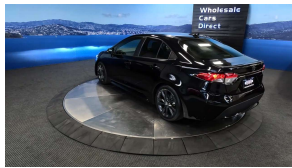

Wholesale Cars Direct

2023 Toyota Corolla Hybrid WXB New Shape - Very Cool Corolla - Grade 4.5

Stock ID	17210
Engine	1800 cc, Hybrid
Body	Sedan
Odometer	51,180 km
Interior	0
Transmission	Automatic

Welcome to Wholesale Cars Direct.
WCD is quality, WCD is service, it is who we are.

Late model low Km hybrid new shape premium spec WXB Toyota Corolla. Pristine grade 4.5 as expected from WCD specialising in the best quality you can get in the used car market. Not by chance, we love great cars such as this. Comes with 17" factory alloys with a brand new set of tyres fitted in NZ, Factory sports seats, Partial leather interior, Stability control, Radar Cruise control, Pre collision system, Toyota's Parking support braking system (PKSB), Road sign assist, Apple CarPlay, Android Auto, 3 Point belts for all seats, Proximity keyless - Push button start, Lane departure warning, Auto headlights, Auto high beam assist, Reverse camera, Front/Rear parking sensors, 8 airbags, Heated front