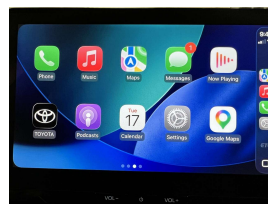

Wholesale Cars Direct

2023 Toyota Corolla Hybrid WXB New Shape - Very Cool Corolla - Grade 4.5

Stock ID	17210
Engine	1800 cc, Hybrid
Body	Sedan
Odometer	51,180 km
Interior	0
Transmission	Automatic

Welcome to Wholesale Cars Direct.
WCD is quality, WCD is service, it is who we are.

Late model low Km hybrid new shape premium spec WXB Toyota Corolla. Pristine grade 4.5 as expected from WCD specialising in the best quality you can get in the used car market. Not by chance, we love great cars such as this. Comes with 17" factory alloys with a brand new set of tyres fitted in NZ, Factory sports seats, Partial leather interior, Stability control, Radar Cruise control, Pre collision system, Toyota's Parking support braking system (PKSB), Road sign assist, Apple CarPlay, Android Auto, 3 Point belts for all seats, Proximity keyless - Push button start, Lane departure warning, Auto headlights, Auto high beam assist, Reverse camera, Front/Rear parking sensors, 8 airbags, Heated front