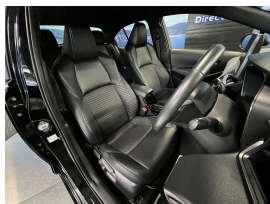

Wholesale Cars Direct

2023 Toyota Corolla Hybrid WXB New Shape - Very Cool Corolla - Grade 4.5

Stock ID	17210
Engine	1800 cc, Hybrid
Body	Sedan
Odometer	51,180 km
Interior	0
Transmission	Automatic

Welcome to Wholesale Cars Direct.
WCD is quality, WCD is service, it is who we are.

Late model low Km hybrid new shape premium spec WXB Toyota Corolla. Pristine grade 4.5 as expected from WCD specialising in the best quality you can get in the used car market. Not by chance, we love great cars such as this. Comes with 17" factory alloys with a brand new set of tyres fitted in NZ, Factory sports seats, Partial leather interior, Stability control, Radar Cruise control, Pre collision system, Toyota's Parking support braking system (PKSB), Road sign assist, Apple CarPlay, Android Auto, 3 Point belts for all seats, Proximity keyless - Push button start, Lane departure warning, Auto headlights, Auto high beam assist, Reverse camera, Front/Rear parking sensors, 8 airbags, Heated front