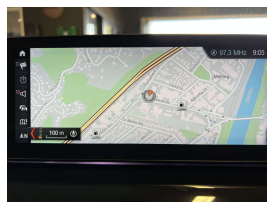

2018 BMW 530i Motorsport - 19" Alloys - Sunroof - Grade 4.5. $35,990