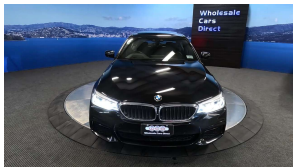

# 2018 BMW 530i Motorsport - 19" Alloys - Sunroof - Grade 4.5. \$35,990

<b>Stock ID</b>	17227
<b>Engine</b>	2000 cc
<b>Body</b>	Sedan
<b>Odometer</b>	60,820 km
<b>Interior</b>	Leather
<b>Transmission</b>	Automatic

Welcome to Wholesale Cars Direct.  
WCD is quality, WCD is service, it is who we are.

European huge spec luxury at its style best. Comes with Heads up display, 360 degree around view camera, Reversing camera, 19" factory alloys with a brand new set of tires fitted in NZ, Integral active steering, Heated/Electric sports front seats with memory function drivers seat, Adaptive LED headlights, Speed sign recognition, Park Distance Control, Automatic tail gate, Comfort access, Driving Assistant Plus, Parking assistant plus, Hifi loud speaker system, Active protection, Blind spot detection, Lane departure warning, Multifunction leather sports steering wheel with paddle shift tiptronic, Factory Bluetooth, Radar cruise control, NZ Navigation, Stereo upgraded to NZ spec, Wireless Apple CarPlay, Electric