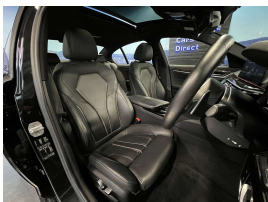

2018 BMW 530i Motorsport - 19" Alloys - Sunroof - Grade 4.5. $35,990