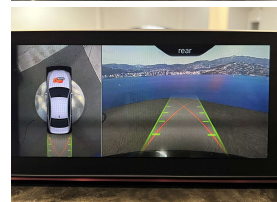

2018 BMW 530i Motorsport - 19" Alloys - Sunroof - Grade 4.5. $35,990