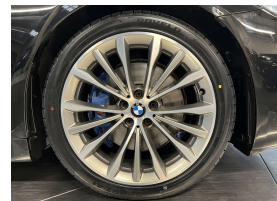

2018 BMW 530i Motorsport - 19" Alloys - Sunroof - Grade 4.5. $35,990