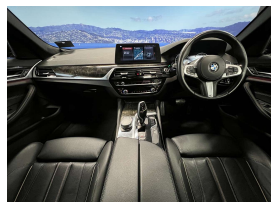

2018 BMW 530i Motorsport - 19" Alloys - Sunroof - Grade 4.5. $35,990

Stock ID	17227
Engine	2000 cc
Body	Sedan
Odometer	60,820 km
Interior	Leather
Transmission	Automatic

Welcome to Wholesale Cars Direct.
WCD is quality, WCD is service, it is who we are.

European huge spec luxury at its style best. Comes with Heads up display, 360 degree around view camera, Reversing camera, 19" factory alloys with a brand new set of tires fitted in NZ, Integral active steering, Heated/Electric sports front seats with memory function drivers seat, Adaptive LED headlights, Speed sign recognition, Park Distance Control, Automatic tail gate, Comfort access, Driving Assistant Plus, Parking assistant plus, Hifi loud speaker system, Active protection, Blind spot detection, Lane departure warning, Multifunction leather sports steering wheel with paddle shift tiptronic, Factory Bluetooth, Radar cruise control, NZ Navigation, Stereo upgraded to NZ spec, Wireless Apple CarPlay, Electric