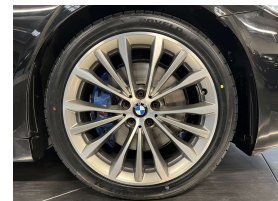

Wholesale Cars Direct

2018 BMW 530i Motorsport - 19" Alloys - Sunroof - Grade 4.5. \$35,990

Stock ID	17227
Engine	2000 cc
Body	Sedan
Odometer	60,820 km
Interior	Leather
Transmission	Automatic

Welcome to Wholesale Cars Direct.
WCD is quality, WCD is service, it is who we are.

European huge spec luxury at its style best. Comes with Heads up display, 360 degree around view camera, Reversing camera, 19" factory alloys with a brand new set of tires fitted in NZ, Integral active steering, Heated/Electric sports front seats with memory function drivers seat, Adaptive LED headlights, Speed sign recognition, Park Distance Control, Automatic tail gate, Comfort access, Driving Assistant Plus, Parking assistant plus, Hifi loud speaker system, Active protection, Blind spot detection, Lane departure warning, Multifunction leather sports steering wheel with paddle shift tiptronic, Factory Bluetooth, Radar cruise control, NZ Navigation, Stereo upgraded to NZ spec, Wireless Apple CarPlay, Electric