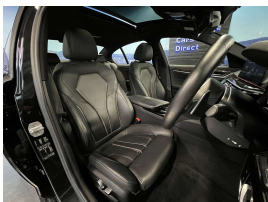

2018 BMW 530i Motorsport - 19" Alloys - Sunroof - Grade 4.5. $35,990

Stock ID	17227
Engine	2000 cc
Body	Sedan
Odometer	60,820 km
Interior	Leather
Transmission	Automatic

Welcome to Wholesale Cars Direct.
WCD is quality, WCD is service, it is who we are.

European huge spec luxury at its style best. Comes with Heads up display, 360 degree around view camera, Reversing camera, 19" factory alloys with a brand new set of tires fitted in NZ, Integral active steering, Heated/Electric sports front seats with memory function drivers seat, Adaptive LED headlights, Speed sign recognition, Park Distance Control, Automatic tail gate, Comfort access, Driving Assistant Plus, Parking assistant plus, Hifi loud speaker system, Active protection, Blind spot detection, Lane departure warning, Multifunction leather sports steering wheel with paddle shift tiptronic, Factory Bluetooth, Radar cruise control, NZ Navigation, Stereo upgraded to NZ spec, Wireless Apple CarPlay, Electric