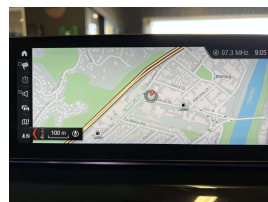

2018 BMW 530i Motorsport - 19" Alloys - Sunroof - Grade 4.5. $35,990

Stock ID	17227
Engine	2000 cc
Body	Sedan
Odometer	60,820 km
Interior	Leather
Transmission	Automatic

Welcome to Wholesale Cars Direct.
WCD is quality, WCD is service, it is who we are.

European huge spec luxury at its style best. Comes with Heads up display, 360 degree around view camera, Reversing camera, 19" factory alloys with a brand new set of tires fitted in NZ, Integral active steering, Heated/Electric sports front seats with memory function drivers seat, Adaptive LED headlights, Speed sign recognition, Park Distance Control, Automatic tail gate, Comfort access, Driving Assistant Plus, Parking assistant plus, Hifi loud speaker system, Active protection, Blind spot detection, Lane departure warning, Multifunction leather sports steering wheel with paddle shift tiptronic, Factory Bluetooth, Radar cruise control, NZ Navigation, Stereo upgraded to NZ spec, Wireless Apple CarPlay, Electric