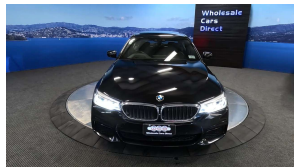

Wholesale Cars Direct

2018 BMW 530i Motorsport - 19" Alloys - Sunroof - Grade 4.5. \$35,990

Stock ID	17227
Engine	2000 cc
Body	Sedan
Odometer	60,820 km
Interior	Leather
Transmission	Automatic

Welcome to Wholesale Cars Direct.
WCD is quality, WCD is service, it is who we are.

European huge spec luxury at its style best. Comes with Heads up display, 360 degree around view camera, Reversing camera, 19" factory alloys with a brand new set of tires fitted in NZ, Integral active steering, Heated/Electric sports front seats with memory function drivers seat, Adaptive LED headlights, Speed sign recognition, Park Distance Control, Automatic tail gate, Comfort access, Driving Assistant Plus, Parking assistant plus, Hifi loud speaker system, Active protection, Blind spot detection, Lane departure warning, Multifunction leather sports steering wheel with paddle shift tiptronic, Factory Bluetooth, Radar cruise control, NZ Navigation, Stereo upgraded to NZ spec, Wireless Apple CarPlay, Electric