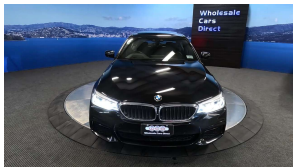

## 2018 BMW 530i Motorsport - 19" Alloys - Sunroof - Grade 4.5. \$34,990

<b>Stock ID</b>	17227
<b>Engine</b>	2000 cc
<b>Body</b>	Sedan
<b>Odometer</b>	60,820 km
<b>Interior</b>	Leather
<b>Transmission</b>	Automatic

Welcome to Wholesale Cars Direct.  
WCD is quality, WCD is service, it is who we are.

European huge spec luxury at its style best. Comes with Heads up display, 360 degree around view camera, Reversing camera, 19" factory alloys with a brand new set of tires fitted in NZ, Integral active steering, Heated/Electric sports front seats with memory function drivers seat, Adaptive LED headlights, Speed sign recognition, Park Distance Control, Automatic tail gate, Comfort access, Driving Assistant Plus, Parking assistant plus, Hifi loud speaker system, Active protection, Blind spot detection, Lane departure warning, Multifunction leather sports steering wheel with paddle shift tiptronic, Factory Bluetooth, Radar cruise control, NZ Navigation, Stereo upgraded to NZ spec, Wireless Apple CarPlay, Electric