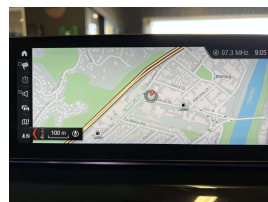

2018 BMW 530i Motorsport - 19" Alloys - Sunroof - Grade 4.5. $34,990

Stock ID	17227
Engine	2000 cc
Body	Sedan
Odometer	60,820 km
Interior	Leather
Transmission	Automatic

Welcome to Wholesale Cars Direct.
WCD is quality, WCD is service, it is who we are.

European huge spec luxury at its style best. Comes with Heads up display, 360 degree around view camera, Reversing camera, 19" factory alloys with a brand new set of tires fitted in NZ, Integral active steering, Heated/Electric sports front seats with memory function drivers seat, Adaptive LED headlights, Speed sign recognition, Park Distance Control, Automatic tail gate, Comfort access, Driving Assistant Plus, Parking assistant plus, Hifi loud speaker system, Active protection, Blind spot detection, Lane departure warning, Multifunction leather sports steering wheel with paddle shift tiptronic, Factory Bluetooth, Radar cruise control, NZ Navigation, Stereo upgraded to NZ spec, Wireless Apple CarPlay, Electric