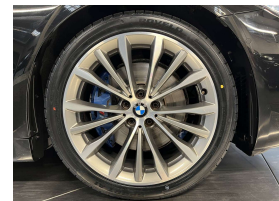

2018 BMW 530i Motorsport - 19" Alloys - Sunroof - Grade 4.5. $34,990

Stock ID	17227
Engine	2000 cc
Body	Sedan
Odometer	60,820 km
Interior	Leather
Transmission	Automatic

Welcome to Wholesale Cars Direct.
WCD is quality, WCD is service, it is who we are.

European huge spec luxury at its style best. Comes with Heads up display, 360 degree around view camera, Reversing camera, 19" factory alloys with a brand new set of tires fitted in NZ, Integral active steering, Heated/Electric sports front seats with memory function drivers seat, Adaptive LED headlights, Speed sign recognition, Park Distance Control, Automatic tail gate, Comfort access, Driving Assistant Plus, Parking assistant plus, Hifi loud speaker system, Active protection, Blind spot detection, Lane departure warning, Multifunction leather sports steering wheel with paddle shift tiptronic, Factory Bluetooth, Radar cruise control, NZ Navigation, Stereo upgraded to NZ spec, Wireless Apple CarPlay, Electric