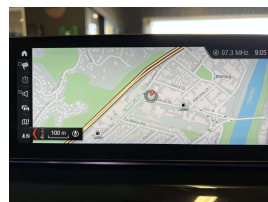

Stock ID	17227
Engine	2000 cc, Internal Combustion
Body	Sedan
Odometer	60,820 km
Interior	Leather
Transmission	Automatic

Welcome to Wholesale Cars Direct.
WCD is quality, WCD is service, it is who we are.

European huge spec luxury at its style best. Comes with Heads up display, 360 degree around view camera, Reversing camera, 19" factory alloys with a brand new set of tires fitted in NZ, Integral active steering, Heated/Electric sports front seats with memory function drivers seat, Adaptive LED headlights, Speed sign recognition, Park Distance Control, Automatic tail gate, Comfort access, Driving Assistant Plus, Parking assistant plus, Hifi loud speaker system, Active protection, Blind spot detection, Lane departure warning, Multifunction leather sports steering wheel with paddle shift tiptronic, Factory Bluetooth, Radar cruise control, NZ Navigation, Stereo upgraded to NZ spec, Wireless Apple CarPlay, Electric