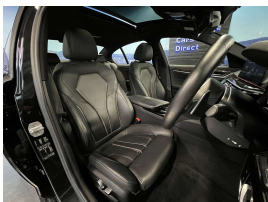

Stock ID	17227
Engine	2000 cc, Internal Combustion
Body	Sedan
Odometer	60,820 km
Interior	Leather
Transmission	Automatic

Welcome to Wholesale Cars Direct.
WCD is quality, WCD is service, it is who we are.

European huge spec luxury at its style best. Comes with Heads up display, 360 degree around view camera, Reversing camera, 19" factory alloys with a brand new set of tires fitted in NZ, Integral active steering, Heated/Electric sports front seats with memory function drivers seat, Adaptive LED headlights, Speed sign recognition, Park Distance Control, Automatic tail gate, Comfort access, Driving Assistant Plus, Parking assistant plus, Hifi loud speaker system, Active protection, Blind spot detection, Lane departure warning, Multifunction leather sports steering wheel with paddle shift tiptronic, Factory Bluetooth, Radar cruise control, NZ Navigation, Stereo upgraded to NZ spec, Wireless Apple CarPlay, Electric