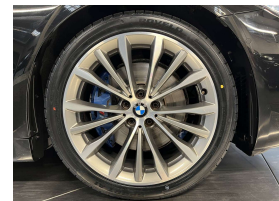

Wholesale Cars Direct

2018 BMW 530i Motorsport - 19" Alloys - Sunroof - Grade 4.5. \$32,990

Stock ID	17227
Engine	2000 cc, Internal Combustion
Body	Sedan
Odometer	60,820 km
Interior	Leather
Transmission	Automatic

Welcome to Wholesale Cars Direct.
WCD is quality, WCD is service, it is who we are.

European huge spec luxury at its style best. Comes with Heads up display, 360 degree around view camera, Reversing camera, 19" factory alloys with a brand new set of tires fitted in NZ, Integral active steering, Heated/Electric sports front seats with memory function drivers seat, Adaptive LED headlights, Speed sign recognition, Park Distance Control, Automatic tail gate, Comfort access, Driving Assistant Plus, Parking assistant plus, Hifi loud speaker system, Active protection, Blind spot detection, Lane departure warning, Multifunction leather sports steering wheel with paddle shift tiptronic, Factory Bluetooth, Radar cruise control, NZ Navigation, Stereo upgraded to NZ spec, Wireless Apple CarPlay, Electric