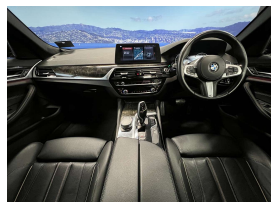

Stock ID	17227
Engine	2000 cc, Internal Combustion
Body	Sedan
Odometer	60,820 km
Interior	Leather
Transmission	Automatic

Welcome to Wholesale Cars Direct.
WCD is quality, WCD is service, it is who we are.

European huge spec luxury at its style best. Comes with Heads up display, 360 degree around view camera, Reversing camera, 19" factory alloys with a brand new set of tires fitted in NZ, Integral active steering, Heated/Electric sports front seats with memory function drivers seat, Adaptive LED headlights, Speed sign recognition, Park Distance Control, Automatic tail gate, Comfort access, Driving Assistant Plus, Parking assistant plus, Hifi loud speaker system, Active protection, Blind spot detection, Lane departure warning, Multifunction leather sports steering wheel with paddle shift tiptronic, Factory Bluetooth, Radar cruise control, NZ Navigation, Stereo upgraded to NZ spec, Wireless Apple CarPlay, Electric