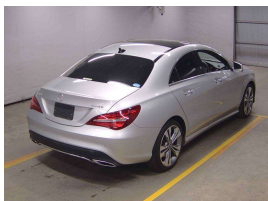

Wholesale Cars Direct

2019 Mercedes-Benz CLA 220 4Matic - HUGE Spec - Panoramic Sunroof

Stock ID 17342

Engine 2000 cc

Body Sedan

Odometer 42,173 km

Interior Leather

Transmission Automatic

Welcome to Wholesale Cars Direct.
WCD is quality, WCD is service, it is who we are.

A premium condition huge spec Mercedes Benz CLA220. Arrives to Wellington on the 30th May along with 80 other vehicles.
This can be fast tracked through compliance upon genuine interest or bought prior subject to test drive/condition.