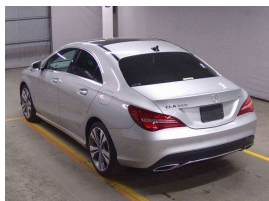

Wholesale Cars Direct

2019 Mercedes-Benz CLA 220 4Matic - HUGE Spec - Panoramic Sunroof

Stock ID 17342

Engine 2000 cc

Body Sedan

Odometer 42,173 km

Interior Leather

Transmission Automatic

Welcome to Wholesale Cars Direct.
WCD is quality, WCD is service, it is who we are.

A premium condition huge spec Mercedes Benz CLA220. Arrives to Wellington on the 30th May along with 80 other vehicles.
This can be fast tracked through compliance upon genuine interest or bought prior subject to test drive/condition.