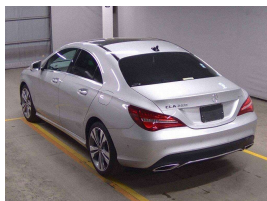

Wholesale Cars Direct

2019 Mercedes-Benz CLA 220 4Matic - HUGE Spec - Panoramic Sunroof

Stock ID 17342

Engine 2000 cc

Body Sedan

Odometer 42,173 km

Interior Leather

Transmission Automatic

Welcome to Wholesale Cars Direct.
WCD is quality, WCD is service, it is who we are.

A premium condition huge spec Mercedes Benz CLA220. Arrives to Wellington on the 30th May along with 80 other vehicles.
This can be fast tracked through compliance upon genuine interest or bought prior subject to test drive/condition.