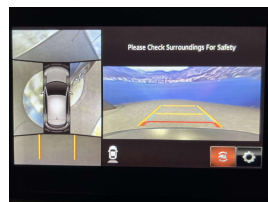

Wholesale Cars Direct

2018 Mazda CX-3 S Pro Active - Cool Look - BIG Spec - Grade 4.5.

Stock ID	17237
Engine	2000 cc
Body	SUV
Odometer	60,310 km
Interior	0
Transmission	Automatic

Welcome to Wholesale Cars Direct.
WCD is quality, WCD is service, it is who we are.

Bringing in better cars to NZ is what we are passionate about at WCD. A pristine great looking grade 4.5 CX-3 Proactive for the most discerning of buyers. Comes with smart city brake support, 360 degree camera, LED auto lights, Partial leather interior, 3 Point Safety Belts for all Seats, Bluetooth Audio, USB, 6 Air Bags, Sky active stop start for fuel economy, Isofix car seat anchor points, Paddle shift tiptronic, Blind spot monitoring, Heads up display, Proximity smart key - Push Button Start, Reverse Camera, Front/Rear parking sensors, Climate control, Lane departure warning, Factory 18" factory alloys, Heated steering wheel, Heated front seats, Drivers electric seat with memory.