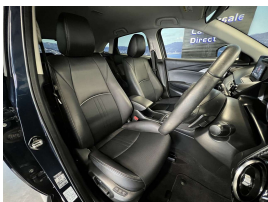

Wholesale Cars Direct

2018 Mazda CX-3 S Pro Active - Cool Look - BIG Spec - Grade 4.5.

Stock ID	17237
Engine	2000 cc
Body	SUV
Odometer	60,310 km
Interior	0
Transmission	Automatic

Welcome to Wholesale Cars Direct.
WCD is quality, WCD is service, it is who we are.

Bringing in better cars to NZ is what we are passionate about at WCD. A pristine great looking grade 4.5 CX-3 Proactive for the most discerning of buyers. Comes with smart city brake support, 360 degree camera, LED auto lights, Partial leather interior, 3 Point Safety Belts for all Seats, Bluetooth Audio, USB, 6 Air Bags, Sky active stop start for fuel economy, Isofix car seat anchor points, Paddle shift tiptronic, Blind spot monitoring, Heads up display, Proximity smart key - Push Button Start, Reverse Camera, Front/Rear parking sensors, Climate control, Lane departure warning, Factory 18" factory alloys, Heated steering wheel, Heated front seats, Drivers electric seat with memory.