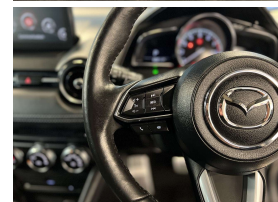

Wholesale Cars Direct

2018 Mazda CX-3 S Pro Active - Cool Look - BIG Spec - Grade 4.5.

Stock ID	17237
Engine	2000 cc
Body	SUV
Odometer	60,310 km
Interior	0
Transmission	Automatic

Welcome to Wholesale Cars Direct.
WCD is quality, WCD is service, it is who we are.

Bringing in better cars to NZ is what we are passionate about at WCD. A pristine great looking grade 4.5 CX-3 Proactive for the most discerning of buyers. Comes with smart city brake support, 360 degree camera, LED auto lights, Partial leather interior, 3 Point Safety Belts for all Seats, Bluetooth Audio, USB, 6 Air Bags, Sky active stop start for fuel economy, Isofix car seat anchor points, Paddle shift tiptronic, Blind spot monitoring, Heads up display, Proximity smart key - Push Button Start, Reverse Camera, Front/Rear parking sensors, Climate control, Lane departure warning, Factory 18" factory alloys, Heated steering wheel, Heated front seats, Drivers electric seat with memory.