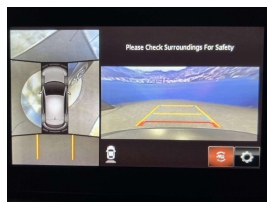

2018 Mazda CX-3 S Pro Active - Cool Look - BIG Spec - Grade 4.5.

Stock ID	17237
Engine	2000 cc
Body	SUV
Odometer	60,310 km
Interior	0
Transmission	Automatic

Welcome to Wholesale Cars Direct.
WCD is quality, WCD is service, it is who we are.

Bringing in better cars to NZ is what we are passionate about at WCD. A pristine great looking grade 4.5 CX-3 Proactive for the most discerning of buyers. Comes with smart city brake support, 360 degree camera, LED auto lights, Partial leather interior, 3 Point Safety Belts for all Seats, Bluetooth Audio, USB, 6 Air Bags, Sky active stop start for fuel economy, Isofix car seat anchor points, Paddle shift tiptronic, Blind spot monitoring, Heads up display, Proximity smart key - Push Button Start, Reverse Camera, Front/Rear parking sensors, Climate control, Lane departure warning, Factory 18" factory alloys, Heated steering wheel, Heated front seats, Drivers electric seat with memory.