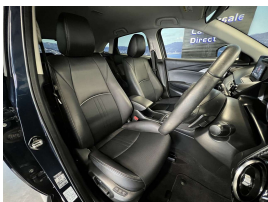

2018 Mazda CX-3 S Pro Active - Cool Look - BIG Spec - Grade 4.5.

Stock ID	17237
Engine	2000 cc
Body	SUV
Odometer	60,310 km
Interior	0
Transmission	Automatic

Welcome to Wholesale Cars Direct.
WCD is quality, WCD is service, it is who we are.

Bringing in better cars to NZ is what we are passionate about at WCD. A pristine great looking grade 4.5 CX-3 Proactive for the most discerning of buyers. Comes with smart city brake support, 360 degree camera, LED auto lights, Partial leather interior, 3 Point Safety Belts for all Seats, Bluetooth Audio, USB, 6 Air Bags, Sky active stop start for fuel economy, Isofix car seat anchor points, Paddle shift tiptronic, Blind spot monitoring, Heads up display, Proximity smart key - Push Button Start, Reverse Camera, Front/Rear parking sensors, Climate control, Lane departure warning, Factory 18" factory alloys, Heated steering wheel, Heated front seats, Drivers electric seat with memory.