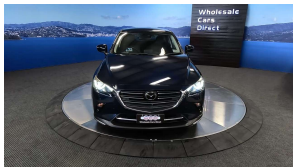

## 2018 Mazda CX-3 S Pro Active - Cool Look - BIG Spec - Grade 4.5.

<b>Stock ID</b>	17237
<b>Engine</b>	2000 cc
<b>Body</b>	SUV
<b>Odometer</b>	60,310 km
<b>Interior</b>	0
<b>Transmission</b>	Automatic

Welcome to Wholesale Cars Direct.  
WCD is quality, WCD is service, it is who we are.

Bringing in better cars to NZ is what we are passionate about at WCD. A pristine great looking grade 4.5 CX-3 Proactive for the most discerning of buyers. Comes with smart city brake support, 360 degree camera, LED auto lights, Partial leather interior, 3 Point Safety Belts for all Seats, Bluetooth Audio, USB, 6 Air Bags, Sky active stop start for fuel economy, Isofix car seat anchor points, Paddle shift tiptronic, Blind spot monitoring, Heads up display, Proximity smart key - Push Button Start, Reverse Camera, Front/Rear parking sensors, Climate control, Lane departure warning, Factory 18" factory alloys, Heated steering wheel, Heated front seats, Drivers electric seat with memory.