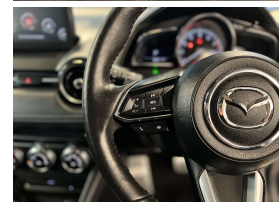

2018 Mazda CX-3 S Pro Active - Cool Look - BIG Spec - Grade 4.5.

Stock ID	17237
Engine	2000 cc
Body	SUV
Odometer	60,310 km
Interior	0
Transmission	Automatic

Welcome to Wholesale Cars Direct.
WCD is quality, WCD is service, it is who we are.

Bringing in better cars to NZ is what we are passionate about at WCD. A pristine great looking grade 4.5 CX-3 Proactive for the most discerning of buyers. Comes with smart city brake support, 360 degree camera, LED auto lights, Partial leather interior, 3 Point Safety Belts for all Seats, Bluetooth Audio, USB, 6 Air Bags, Sky active stop start for fuel economy, Isofix car seat anchor points, Paddle shift tiptronic, Blind spot monitoring, Heads up display, Proximity smart key - Push Button Start, Reverse Camera, Front/Rear parking sensors, Climate control, Lane departure warning, Factory 18" factory alloys, Heated steering wheel, Heated front seats, Drivers electric seat with memory.