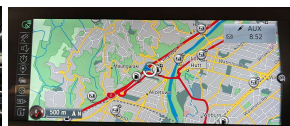

Wholesale Cars Direct

2019 BMW 218i New Generation Active Tourer Sports - NZ Nav.

Stock ID 17097

Engine 1500 cc

Body Hatchback

Odometer 57,250 km

Interior 0

Transmission Automatic

Welcome to Wholesale Cars Direct.
WCD is quality, WCD is service, it is who we are.

A premium spec facelift Active Tourer European sports hatch. Comes with stereo upgraded to NZ spec, Interior/Exterior mirror package, NZ Nav, Sports leather multi function steering wheel, Performance control, Sports heated front seats, Driving assistant, Front collision warning, Pedestrian alert, Park distant control, Park assistant, Lane departure warning, Automatic tail gate, 18" factory alloys with a brand new set of tires fitted in NZ, Factory Bluetooth, Motorsport suspension, L E D headlights, 8 Airbags, Proximity key - Push button start, iDrive.