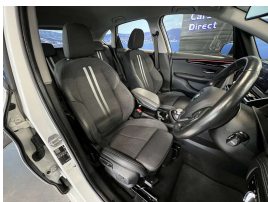

Wholesale Cars Direct

2019 BMW 218i New Generation Active Tourer Sports - NZ Nav.

Stock ID 17097

Engine 1500 cc

Body Hatchback

Odometer 57,250 km

Interior 0

Transmission Automatic

Welcome to Wholesale Cars Direct.
WCD is quality, WCD is service, it is who we are.

A premium spec facelift Active Tourer European sports hatch. Comes with stereo upgraded to NZ spec, Interior/Exterior mirror package, NZ Nav, Sports leather multi function steering wheel, Performance control, Sports heated front seats, Driving assistant, Front collision warning, Pedestrian alert, Park distant control, Park assistant, Lane departure warning, Automatic tail gate, 18" factory alloys with a brand new set of tires fitted in NZ, Factory Bluetooth, Motorsport suspension, L E D headlights, 8 Airbags, Proximity key - Push button start, iDrive.