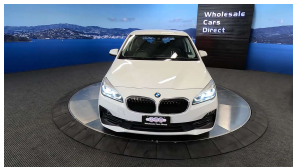

Wholesale Cars Direct

2019 BMW 218i New Generation Active Tourer Sports - NZ Nav.

Stock ID 17097

Engine 1500 cc

Body Hatchback

Odometer 57,250 km

Interior 0

Transmission Automatic

Welcome to Wholesale Cars Direct.
WCD is quality, WCD is service, it is who we are.

A premium spec facelift Active Tourer European sports hatch. Comes with stereo upgraded to NZ spec, Interior/Exterior mirror package, NZ Nav, Sports leather multi function steering wheel, Performance control, Sports heated front seats, Driving assistant, Front collision warning, Pedestrian alert, Park distant control, Park assistant, Lane departure warning, Automatic tail gate, 18" factory alloys with a brand new set of tires fitted in NZ, Factory Bluetooth, Motorsport suspension, L E D headlights, 8 Airbags, Proximity key - Push button start, iDrive.