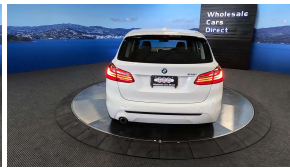

Wholesale Cars Direct

2019 BMW 218i New Generation Active Tourer Sports - NZ Nav.

Stock ID 17097

Engine 1500 cc

Body Hatchback

Odometer 57,250 km

Interior 0

Transmission Automatic

Welcome to Wholesale Cars Direct.
WCD is quality, WCD is service, it is who we are.

A premium spec facelift Active Tourer European sports hatch. Comes with stereo upgraded to NZ spec, Interior/Exterior mirror package, NZ Nav, Sports leather multi function steering wheel, Performance control, Sports heated front seats, Driving assistant, Front collision warning, Pedestrian alert, Park distant control, Park assistant, Lane departure warning, Automatic tail gate, 18" factory alloys with a brand new set of tires fitted in NZ, Factory Bluetooth, Motorsport suspension, L E D headlights, 8 Airbags, Proximity key - Push button start, iDrive.