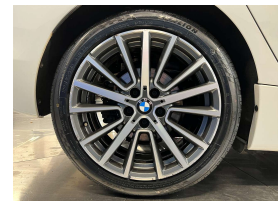

Wholesale Cars Direct

2019 BMW 218i New Generation Active Tourer Sports - NZ Nav.

Stock ID 17097

Engine 1500 cc

Body Hatchback

Odometer 57,250 km

Interior 0

Transmission Automatic

Welcome to Wholesale Cars Direct.
WCD is quality, WCD is service, it is who we are.

A premium spec facelift Active Tourer European sports hatch. Comes with stereo upgraded to NZ spec, Interior/Exterior mirror package, NZ Nav, Sports leather multi function steering wheel, Performance control, Sports heated front seats, Driving assistant, Front collision warning, Pedestrian alert, Park distant control, Park assistant, Lane departure warning, Automatic tail gate, 18" factory alloys with a brand new set of tires fitted in NZ, Factory Bluetooth, Motorsport suspension, L E D headlights, 8 Airbags, Proximity key - Push button start, iDrive.