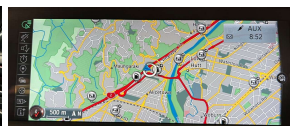

## 2019 BMW 218i New Generation Active Tourer Sports - NZ Nav. \$17,99

**Stock ID** 17097

**Engine** 1500 cc

**Body** Hatchback

**Odometer** 57,250 km

**Interior** 0

**Transmission** Automatic

Welcome to Wholesale Cars Direct.  
WCD is quality, WCD is service, it is who we are.

A premium spec facelift Active Tourer European sports hatch. Comes with stereo upgraded to NZ spec, Interior/Exterior mirror package, NZ Nav, Sports leather multi function steering wheel, Performance control, Sports heated front seats, Driving assistant, Front collision warning, Pedestrian alert, Park distant control, Park assistant, Lane departure warning, Automatic tail gate, 18" factory alloys with a brand new set of tires fitted in NZ, Factory Bluetooth, Motorsport suspension, L E D headlights, 8 Airbags, Proximity key - Push button start, iDrive.