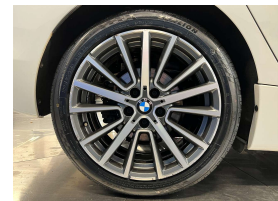

## 2019 BMW 218i New Generation Active Tourer Sports - NZ Nav. \$17,99

**Stock ID** 17097

**Engine** 1500 cc

**Body** Hatchback

**Odometer** 57,250 km

**Interior** 0

**Transmission** Automatic

Welcome to Wholesale Cars Direct.  
WCD is quality, WCD is service, it is who we are.

A premium spec facelift Active Tourer European sports hatch. Comes with stereo upgraded to NZ spec, Interior/Exterior mirror package, NZ Nav, Sports leather multi function steering wheel, Performance control, Sports heated front seats, Driving assistant, Front collision warning, Pedestrian alert, Park distant control, Park assistant, Lane departure warning, Automatic tail gate, 18" factory alloys with a brand new set of tires fitted in NZ, Factory Bluetooth, Motorsport suspension, L E D headlights, 8 Airbags, Proximity key - Push button start, iDrive.