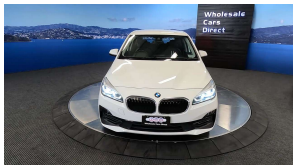

## 2019 BMW 218i New Generation Active Tourer Sports - NZ Nav. \$17,99

**Stock ID** 17097

**Engine** 1500 cc

**Body** Hatchback

**Odometer** 57,250 km

**Interior** 0

**Transmission** Automatic

Welcome to Wholesale Cars Direct.  
WCD is quality, WCD is service, it is who we are.

A premium spec facelift Active Tourer European sports hatch. Comes with stereo upgraded to NZ spec, Interior/Exterior mirror package, NZ Nav, Sports leather multi function steering wheel, Performance control, Sports heated front seats, Driving assistant, Front collision warning, Pedestrian alert, Park distant control, Park assistant, Lane departure warning, Automatic tail gate, 18" factory alloys with a brand new set of tires fitted in NZ, Factory Bluetooth, Motorsport suspension, L E D headlights, 8 Airbags, Proximity key - Push button start, iDrive.