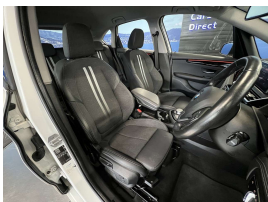

## 2019 BMW 218i New Generation Active Tourer Sports - NZ Nav. \$17,99

**Stock ID** 17097

**Engine** 1500 cc

**Body** Hatchback

**Odometer** 57,250 km

**Interior** 0

**Transmission** Automatic

Welcome to Wholesale Cars Direct.  
WCD is quality, WCD is service, it is who we are.

A premium spec facelift Active Tourer European sports hatch. Comes with stereo upgraded to NZ spec, Interior/Exterior mirror package, NZ Nav, Sports leather multi function steering wheel, Performance control, Sports heated front seats, Driving assistant, Front collision warning, Pedestrian alert, Park distant control, Park assistant, Lane departure warning, Automatic tail gate, 18" factory alloys with a brand new set of tires fitted in NZ, Factory Bluetooth, Motorsport suspension, L E D headlights, 8 Airbags, Proximity key - Push button start, iDrive.