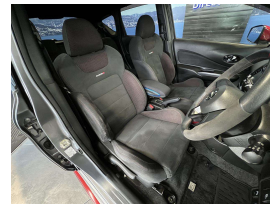

Wholesale Cars Direct

2019 Nissan Note Hybrid E Power Nismo - Grade 4.5. \$19,600

Vehicle	Odometer	Engine	Seats	Stock ID
Details	80,971 km	1200 cc	5	16180

TRADE IN's

All trade ins can be facilitated here quickly and easily