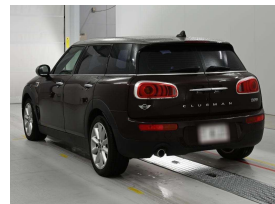

Wholesale Cars Direct

2016 Mini Clubman Cooper - Great Spec - Good Look. \$18,990

Stock ID 17418

Engine 1500 cc, Internal Combustion

Body Hatchback

Odometer 56,794 km

Interior 0

Transmission Automatic