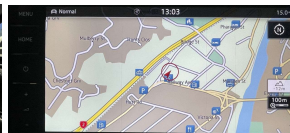

2018 Volkswagen Arteon 4Motion R-Line Advance - Grade 4.5. $29,990