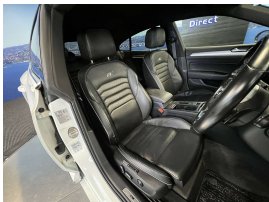

2018 Volkswagen Arteon 4Motion R-Line Advance - Grade 4.5. $29,990