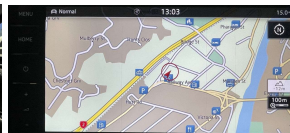

2018 Volkswagen Arteon 4Motion R-Line Advance - Grade 4.5. $28,990

Stock ID	17068
Engine	2000 cc
Body	Sedan
Odometer	66,850 km
Interior	Leather
Transmission	Automatic

Welcome to Wholesale Cars Direct.
WCD is quality, WCD is service, it is who we are.

An extremely well presented VW Arteon R-Line. A pristine grade 4.5. Comes three zone climate control, Full leather interior, Power tail gate, Heated-Electric front seats with drivers memory, Massaging drivers seat, Virtual cockpit, DCC with driving mode selection, Heads up display, Blind spot monitoring, Lane assist, Front assist, 9 airbags, Paddle shift tiptronic, Front/Rear parking sensors, Park distance control, 360 degree camera, Reverse camera, Traction control, Proximity key - Push button start, Isofix child seat anchors, 3 Point seat belts for all seats, Auto headlights, Bluetooth music streaming, Hands free, Stereo upgraded to NZ Spec, Apple Car Play, Radar cruise control, We have also had NZ navigation