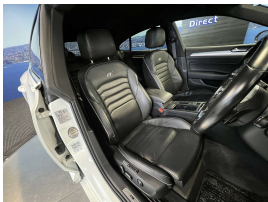

2018 Volkswagen Arteon 4Motion R-Line Advance - Grade 4.5. $28,990

Stock ID	17068
Engine	2000 cc
Body	Sedan
Odometer	66,850 km
Interior	Leather
Transmission	Automatic

Welcome to Wholesale Cars Direct.
WCD is quality, WCD is service, it is who we are.

An extremely well presented VW Arteon R-Line. A pristine grade 4.5. Comes three zone climate control, Full leather interior, Power tail gate, Heated-Electric front seats with drivers memory, Massaging drivers seat, Virtual cockpit, DCC with driving mode selection, Heads up display, Blind spot monitoring, Lane assist, Front assist, 9 airbags, Paddle shift tiptronic, Front/Rear parking sensors, Park distance control, 360 degree camera, Reverse camera, Traction control, Proximity key - Push button start, Isofix child seat anchors, 3 Point seat belts for all seats, Auto headlights, Bluetooth music streaming, Hands free, Stereo upgraded to NZ Spec, Apple Car Play, Radar cruise control, We have also had NZ navigation