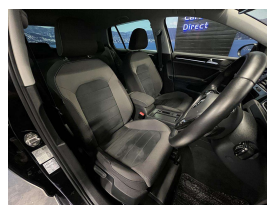

Wholesale Cars Direct

2019 Volkswagen Golf 1.4 Highline - Virtual Cockpit -Apple

Vehicle	Odometer	Engine	Seats	Stock ID
Details	52,333 km	1400 cc	-	16158

TRADE IN's

All trade ins can be facilitated here quickly and easily