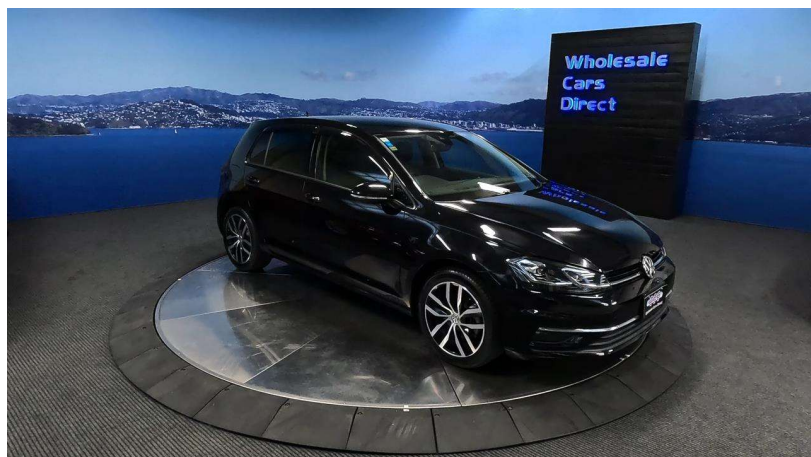

Wholesale Cars Direct

2019 Volkswagen Golf 1.4 Highline - Virtual Cockpit -Apple

Vehicle	Odometer	Engine	Seats	Stock ID
Details	52,333 km	1400 cc	-	16158

TRADE IN's

All trade ins can be facilitated here quickly and easily