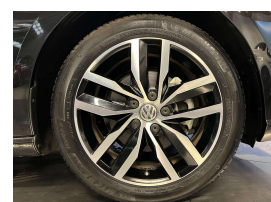

Wholesale Cars Direct

2019 Volkswagen Golf 1.4 Highline - Virtual Cockpit -Apple

Vehicle	Odometer	Engine	Seats	Stock ID
Details	52,333 km	1400 cc	-	16158

TRADE IN's

All trade ins can be facilitated here quickly and easily