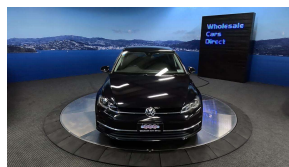

Wholesale Cars Direct

2019 Volkswagen Golf 1.4 Highline - Virtual Cockpit -Apple

Vehicle	Odometer	Engine	Seats	Stock ID
Details	52,333 km	1400 cc	-	16158

TRADE IN's

All trade ins can be facilitated here quickly and easily