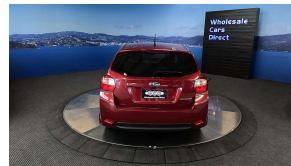

Wholesale Cars Direct

2015 Subaru Impreza 1.6i Sport - Grade 4.5 - Apple Car Play

Vehicle	Odometer	Engine	Seats	Stock ID
Details	25.800 km	1600 cc	-	15715

TRADE IN's

All trade ins can be facilitated here quickly and easily