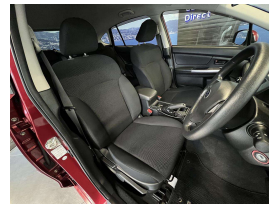

Wholesale Cars Direct

2015 Subaru Impreza 1.6i Sport - Grade 4.5 - Apple Car Play

Vehicle	Odometer	Engine	Seats	Stock ID
Details	25.800 km	1600 cc	-	15715

TRADE IN's

All trade ins can be facilitated here quickly and easily