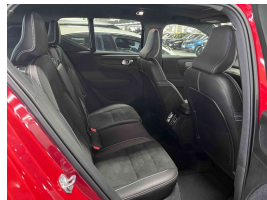

2021 Volvo XC40 Hybrid B4 - Panoramic Sunroof - Grade 4.5. $46,990

Stock ID 17379

Engine 2000 cc, Hybrid

Body SUV

Odometer 20,561 km

Interior 0

Transmission Automatic

Welcome to Wholesale Cars Direct. WCD is quality, WCD is service, it is who we are.

A pristine grade 4.5 BIG spec AWD Volvo XC40. This has just arrived along with 80 other vehicles, it can be fast tracked through compliance upon genuine interest or purchased subject to condition & test drive.