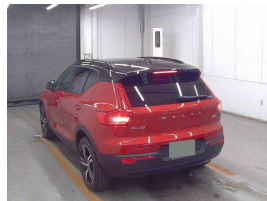

2021 Volvo XC40 Hybrid B4 - Panoramic Sunroof - Grade 4.5. $46,990

Stock ID 17379

Engine 2000 cc, Hybrid

Body SUV

Odometer 20,561 km

Interior 0

Transmission Automatic

Welcome to Wholesale Cars Direct. WCD is quality, WCD is service, it is who we are.

A pristine grade 4.5 BIG spec AWD Volvo XC40. This has just arrived along with 80 other vehicles, it can be fast tracked through compliance upon genuine interest or purchased subject to condition & test drive.