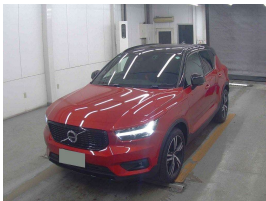

2021 Volvo XC40 Hybrid B4 - Panoramic Sunroof - Grade 4.5. $46,990

Stock ID 17379

Engine 2000 cc, Hybrid

Body SUV

Odometer 20,561 km

Interior 0

Transmission Automatic

Welcome to Wholesale Cars Direct. WCD is quality, WCD is service, it is who we are.

A pristine grade 4.5 BIG spec AWD Volvo XC40. This has just arrived along with 80 other vehicles, it can be fast tracked through compliance upon genuine interest or purchased subject to condition & test drive.