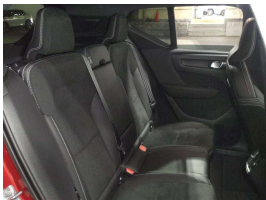

2021 Volvo XC40 Hybrid B4 - Panoramic Sunroof - Grade 4.5. $46,990

Stock ID 17379

Engine 2000 cc, Hybrid

Body SUV

Odometer 20,561 km

Interior 0

Transmission Automatic

Welcome to Wholesale Cars Direct. WCD is quality, WCD is service, it is who we are.

A pristine grade 4.5 BIG spec AWD Volvo XC40. This has just arrived along with 80 other vehicles, it can be fast tracked through compliance upon genuine interest or purchased subject to condition & test drive.