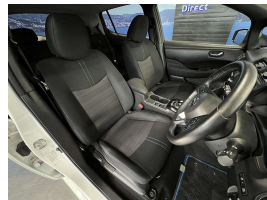

Wholesale Cars Direct

2019 Nissan Leaf X 40kwh - Grade 5 A - English Dash

Vehicle	Odometer	Engine	Seats	Stock ID
Details	31.833 km	0 cc	5	16048

TRADE IN's

All trade ins can be facilitated here quickly and easily