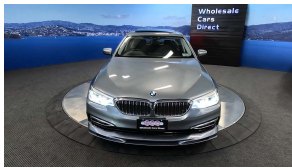

## 2018 BMW 530i Luxury HUGE Spec - 20" Alloys - Grade 4.5. \$33,990

<b>Stock ID</b>	17228
<b>Engine</b>	2000 cc
<b>Body</b>	Sedan
<b>Odometer</b>	64,300 km
<b>Interior</b>	Leather
<b>Transmission</b>	Automatic

Welcome to Wholesale Cars Direct.  
WCD is quality, WCD is service, it is who we are.

One of the highest spec BMW 530 sedans we have bought to NZ. European luxury at its style best. Comes with 360 degree around view camera, Reversing camera, 20" factory alloys with a brand new set of tires fitted in NZ, Integral active steering, Heated/Cooling Electric front seats with memory function, Massage front seats, Heated rear seats, Adaptive LED headlights, Speed sign recognition, Park Distance Control, Automatic tail gate, Comfort access, Driving Assistant Plus, Parking assistant plus, Harmon Kardon speaker system, Active protection, Blind spot detection, Lane departure warning, Multifunction leather sports steering wheel with paddle shift tiptronic, Factory Bluetooth, Radar cruise control, NZ