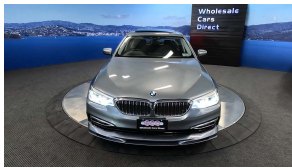

## 2018 BMW 530i Luxury HUGE Spec - 20" Alloys - Grade 4.5. \$34,990

<b>Stock ID</b>	17228
<b>Engine</b>	2000 cc
<b>Body</b>	Sedan
<b>Odometer</b>	64,300 km
<b>Interior</b>	Leather
<b>Transmission</b>	Automatic

Welcome to Wholesale Cars Direct.  
WCD is quality, WCD is service, it is who we are.

One of the highest spec BMW 530 sedans we have bought to NZ. European luxury at its style best. Comes with 360 degree around view camera, Reversing camera, 20" factory alloys with a brand new set of tires fitted in NZ, Integral active steering, Heated/Cooling Electric front seats with memory function, Massage front seats, Heated rear seats, Adaptive LED headlights, Speed sign recognition, Park Distance Control, Automatic tail gate, Comfort access, Driving Assistant Plus, Parking assistant plus, Harmon Kardon speaker system, Active protection, Blind spot detection, Lane departure warning, Multifunction leather sports steering wheel with paddle shift tiptronic, Factory Bluetooth, Radar cruise control, NZ