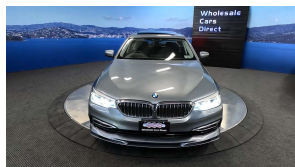

# 2018 BMW 530i Luxury HUGE Spec - 20" Alloys - Grade 4.5. \$32,990

**Stock ID** 17228

**Engine** 2000 cc, Internal Combustion

**Body** Sedan

**Odometer** 64,300 km

**Interior** Leather

**Transmission** Automatic

Welcome to Wholesale Cars Direct.  
WCD is quality, WCD is service, it is who we are.

One of the highest spec BMW 530 sedans we have bought to NZ. European luxury at its style best. Comes with 360 degree around view camera, Reversing camera, 20" factory alloys with a brand new set of tires fitted in NZ, Integral active steering, Heated/Cooling Electric front seats with memory function, Massage front seats, Heated rear seats, Adaptive LED headlights, Speed sign recognition, Park Distance Control, Automatic tail gate, Comfort access, Driving Assistant Plus, Parking assistant plus, Harmon Kardon speaker system, Active protection, Blind spot detection, Lane departure warning, Multifunction leather sports steering wheel with paddle shift tiptronic, Factory Bluetooth, Radar cruise control, NZ