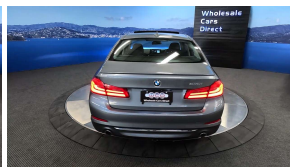

# 2018 BMW 530i Luxury HUGE Spec - 20" Alloys - Grade 4.5. \$32,990

**Stock ID** 17228

**Engine** 2000 cc, Internal Combustion

**Body** Sedan

**Odometer** 64,300 km

**Interior** Leather

**Transmission** Automatic

Welcome to Wholesale Cars Direct.  
WCD is quality, WCD is service, it is who we are.

One of the highest spec BMW 530 sedans we have bought to NZ. European luxury at its style best. Comes with 360 degree around view camera, Reversing camera, 20" factory alloys with a brand new set of tires fitted in NZ, Integral active steering, Heated/Cooling Electric front seats with memory function, Massage front seats, Heated rear seats, Adaptive LED headlights, Speed sign recognition, Park Distance Control, Automatic tail gate, Comfort access, Driving Assistant Plus, Parking assistant plus, Harmon Kardon speaker system, Active protection, Blind spot detection, Lane departure warning, Multifunction leather sports steering wheel with paddle shift tiptronic, Factory Bluetooth, Radar cruise control, NZ