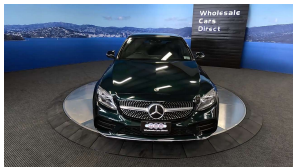

Wholesale Cars Direct

2018 Mercedes-Benz C 200 Hybrid AMG Sport - HUGE Spec - Grade 4.5.

| | |
|---------------------|-----------------|
| Stock ID | 17087 |
| Engine | 1500 cc, Hybrid |
| Body | Sedan |
| Odometer | 25,300 km |
| Interior | Leather |
| Transmission | Automatic |

Welcome to Wholesale Cars Direct.
WCD is quality, WCD is service, it is who we are.

An exceptional spec, pristine hybrid new shape Mercedes C200 luxury sedan. Comes with dark tinted glass, Black fabric roof trim, Speed sensitive power steering, Blind spot assist, Active park assist, Adaptive cruise control, DISTRONIC plus cross support (DTR-Q), Automatic lane recognition, Leather multi function steering wheel with paddle shift tiptronic, Dynamic select drive modes, Attention assist (Drowsiness protection, Automatic high beam switch (IHC) Heated front seats both with memory function, Stereo upgraded to NZ spec, Bluetooth, Apple Car Play, NZ Navigation, 9 Airbags, 3 Point Seat Belts for all Seats, Brake assist, Front/Rear parking sensors, Proximity key entry - Push button start, Reverse