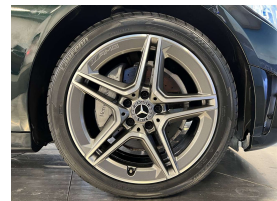

Wholesale Cars Direct

2018 Mercedes-Benz C 200 Hybrid AMG Sport - HUGE Spec - Grade 4.5.

| | |
|---------------------|-----------------|
| Stock ID | 17087 |
| Engine | 1500 cc, Hybrid |
| Body | Sedan |
| Odometer | 25,300 km |
| Interior | Leather |
| Transmission | Automatic |

Welcome to Wholesale Cars Direct.
WCD is quality, WCD is service, it is who we are.

An exceptional spec, pristine hybrid new shape Mercedes C200 luxury sedan. Comes with dark tinted glass, Black fabric roof trim, Speed sensitive power steering, Blind spot assist, Active park assist, Adaptive cruise control, DISTRONIC plus cross support (DTR-Q), Automatic lane recognition, Leather multi function steering wheel with paddle shift tiptronic, Dynamic select drive modes, Attention assist (Drowsiness protection, Automatic high beam switch (IHC) Heated front seats both with memory function, Stereo upgraded to NZ spec, Bluetooth, Apple Car Play, NZ Navigation, 9 Airbags, 3 Point Seat Belts for all Seats, Brake assist, Front/Rear parking sensors, Proximity key entry - Push button start, Reverse