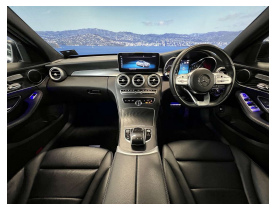

Wholesale Cars Direct

2018 Mercedes-Benz C 200 Hybrid AMG Sport - HUGE Spec - Grade 4.5.

| | |
|---------------------|-----------------|
| Stock ID | 17087 |
| Engine | 1500 cc, Hybrid |
| Body | Sedan |
| Odometer | 25,300 km |
| Interior | Leather |
| Transmission | Automatic |

Welcome to Wholesale Cars Direct.
WCD is quality, WCD is service, it is who we are.

An exceptional spec, pristine hybrid new shape Mercedes C200 luxury sedan. Comes with dark tinted glass, Black fabric roof trim, Speed sensitive power steering, Blind spot assist, Active park assist, Adaptive cruise control, DISTRONIC plus cross support (DTR-Q), Automatic lane recognition, Leather multi function steering wheel with paddle shift tiptronic, Dynamic select drive modes, Attention assist (Drowsiness protection, Automatic high beam switch (IHC) Heated front seats both with memory function, Stereo upgraded to NZ spec, Bluetooth, Apple Car Play, NZ Navigation, 9 Airbags, 3 Point Seat Belts for all Seats, Brake assist, Front/Rear parking sensors, Proximity key entry - Push button start, Reverse