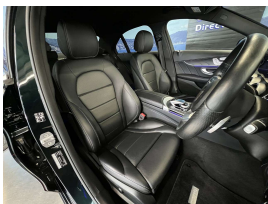

Wholesale Cars Direct

2018 Mercedes-Benz C 200 Hybrid AMG Sport - HUGE Spec - Grade 4.5.

| | |
|---------------------|-----------------|
| Stock ID | 17087 |
| Engine | 1500 cc, Hybrid |
| Body | Sedan |
| Odometer | 25,300 km |
| Interior | Leather |
| Transmission | Automatic |

Welcome to Wholesale Cars Direct.
WCD is quality, WCD is service, it is who we are.

An exceptional spec, pristine hybrid new shape Mercedes C200 luxury sedan. Comes with dark tinted glass, Black fabric roof trim, Speed sensitive power steering, Blind spot assist, Active park assist, Adaptive cruise control, DISTRONIC plus cross support (DTR-Q), Automatic lane recognition, Leather multi function steering wheel with paddle shift tiptronic, Dynamic select drive modes, Attention assist (Drowsiness protection, Automatic high beam switch (IHC) Heated front seats both with memory function, Stereo upgraded to NZ spec, Bluetooth, Apple Car Play, NZ Navigation, 9 Airbags, 3 Point Seat Belts for all Seats, Brake assist, Front/Rear parking sensors, Proximity key entry - Push button start, Reverse