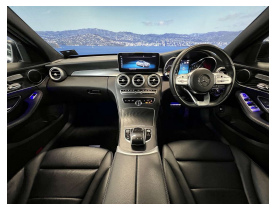

Wholesale Cars Direct

2018 Mercedes-Benz C 200 Hybrid AMG Sport - HUGE Spec - Grade 4.5.

Stock ID	17087
Engine	1500 cc, Hybrid
Body	Sedan
Odometer	25,300 km
Interior	Leather
Transmission	Automatic

Welcome to Wholesale Cars Direct.
WCD is quality, WCD is service, it is who we are.

An exceptional spec, pristine hybrid new shape Mercedes C200 luxury sedan. Comes with dark tinted glass, Black fabric roof trim, Speed sensitive power steering, Blind spot assist, Active park assist, Adaptive cruise control, DISTRONIC plus cross support (DTR-Q), Automatic lane recognition, Leather multi function steering wheel with paddle shift tiptronic, Dynamic select drive modes, Attention assist (Drowsiness protection, Automatic high beam switch (IHC) Heated front seats both with memory function, Stereo upgraded to NZ spec, Bluetooth, Apple Car Play, NZ Navigation, 9 Airbags, 3 Point Seat Belts for all Seats, Brake assist, Front/Rear parking sensors, Proximity key entry - Push button start, Reverse