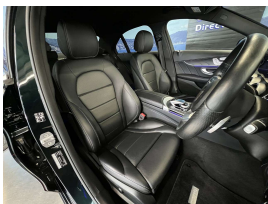

Wholesale Cars Direct

2018 Mercedes-Benz C 200 Hybrid AMG Sport - HUGE Spec - Grade 4.5.

Stock ID	17087
Engine	1500 cc, Hybrid
Body	Sedan
Odometer	25,300 km
Interior	Leather
Transmission	Automatic

Welcome to Wholesale Cars Direct.
WCD is quality, WCD is service, it is who we are.

An exceptional spec, pristine hybrid new shape Mercedes C200 luxury sedan. Comes with dark tinted glass, Black fabric roof trim, Speed sensitive power steering, Blind spot assist, Active park assist, Adaptive cruise control, DISTRONIC plus cross support (DTR-Q), Automatic lane recognition, Leather multi function steering wheel with paddle shift tiptronic, Dynamic select drive modes, Attention assist (Drowsiness protection, Automatic high beam switch (IHC) Heated front seats both with memory function, Stereo upgraded to NZ spec, Bluetooth, Apple Car Play, NZ Navigation, 9 Airbags, 3 Point Seat Belts for all Seats, Brake assist, Front/Rear parking sensors, Proximity key entry - Push button start, Reverse