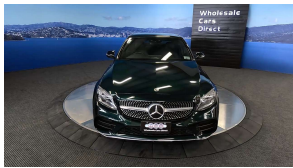

Wholesale Cars Direct

2018 Mercedes-Benz C 200 Hybrid AMG Sport - HUGE Spec - Grade 4.5.

Stock ID	17087
Engine	1500 cc, Hybrid
Body	Sedan
Odometer	25,300 km
Interior	Leather
Transmission	Automatic

Welcome to Wholesale Cars Direct.
WCD is quality, WCD is service, it is who we are.

An exceptional spec, pristine hybrid new shape Mercedes C200 luxury sedan. Comes with dark tinted glass, Black fabric roof trim, Speed sensitive power steering, Blind spot assist, Active park assist, Adaptive cruise control, DISTRONIC plus cross support (DTR-Q), Automatic lane recognition, Leather multi function steering wheel with paddle shift tiptronic, Dynamic select drive modes, Attention assist (Drowsiness protection, Automatic high beam switch (IHC) Heated front seats both with memory function, Stereo upgraded to NZ spec, Bluetooth, Apple Car Play, NZ Navigation, 9 Airbags, 3 Point Seat Belts for all Seats, Brake assist, Front/Rear parking sensors, Proximity key entry - Push button start, Reverse