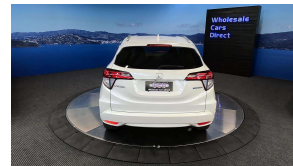

Wholesale Cars Direct

2015 Honda Vezel Hybrid Z - Apple Car Play Android Auto -

Vehicle	Odometer	Engine	Seats	Stock ID
Details	54.500 km	1500 cc	-	15824

TRADE IN's

All trade ins can be facilitated here quickly and easily