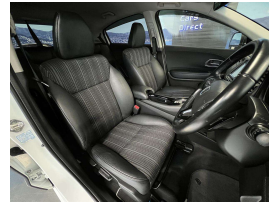

Wholesale Cars Direct

2015 Honda Vezel Hybrid Z - Apple Car Play Android Auto -

Vehicle	Odometer	Engine	Seats	Stock ID
Details	54.500 km	1500 cc	-	15824

TRADE IN's

All trade ins can be facilitated here quickly and easily