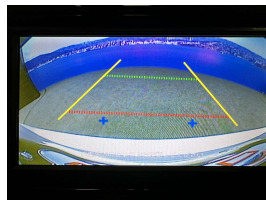

2017 Nissan Teana XL - Premium Condition. $12,990