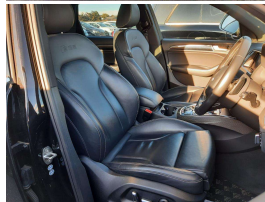

Wholesale Cars Direct

2015 Audi SQ5 3.0L Quattro AWD - NZ Nav - Grade 4.5.

Vehicle	Odometer	Engine	Seats	Stock ID
Details	43.798 km	3000 cc	5	16121

TRADE IN's

All trade ins can be facilitated here quickly and easily