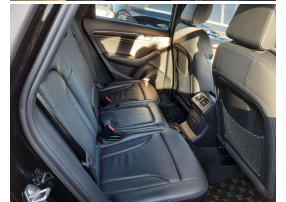

Wholesale Cars Direct

2015 Audi SQ5 3.0L Quattro AWD - NZ Nav - Grade 4.5.

Vehicle	Odometer	Engine	Seats	Stock ID
Details	43.798 km	3000 cc	5	16121

TRADE IN's

All trade ins can be facilitated here quickly and easily