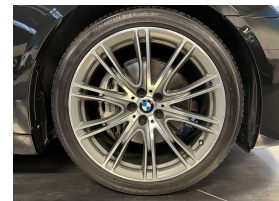

Wholesale Cars Direct

2018 BMW 740i Facelift Motorsport - HUGE Spec - Pure Class - Grade

Stock ID 17300

Engine 3000 cc

Body Sedan

Odometer 31,180 km

Interior Leather

Transmission Automatic

Welcome to Wholesale Cars Direct.
WCD is quality, WCD is service, it is who we are.

Hot luxury at its European stylish best. This big spec BMW black on black is pure class. Grade 4.5 as expected by WCD bringing in real quality vehicles to NZ every time. Comes with heads up display, 360 degree around view camera, 20" factory alloys, Motorsports exhaust system, Electric sunroof, Integral active steering, Climate comfort laminated glass, Rear window sun blinds, Adaptive Motorsport suspension, Executive drive pro, Soft close automatic system for doors, Interior/Exterior mirror package, Lights package, Integral active steering, Heated Front/Rear seats, Cooled front seats, Memory/massage sports front seats, Adaptive LED headlights, Park Distance Control, Automatic tail gate,