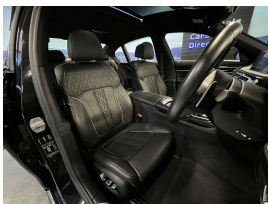

Wholesale Cars Direct

2018 BMW 740i Facelift Motorsport - HUGE Spec - Pure Class - Grade

Stock ID 17300

Engine 3000 cc

Body Sedan

Odometer 31,180 km

Interior Leather

Transmission Automatic

Welcome to Wholesale Cars Direct.
WCD is quality, WCD is service, it is who we are.

Hot luxury at its European stylish best. This big spec BMW black on black is pure class. Grade 4.5 as expected by WCD bringing in real quality vehicles to NZ every time. Comes with heads up display, 360 degree around view camera, 20" factory alloys, Motorsports exhaust system, Electric sunroof, Integral active steering, Climate comfort laminated glass, Rear window sun blinds, Adaptive Motorsport suspension, Executive drive pro, Soft close automatic system for doors, Interior/Exterior mirror package, Lights package, Integral active steering, Heated Front/Rear seats, Cooled front seats, Memory/massage sports front seats, Adaptive LED headlights, Park Distance Control, Automatic tail gate,