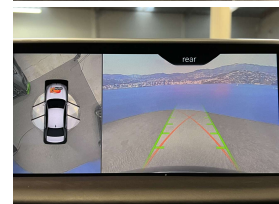

2018 BMW 740i Facelift Motorsport - HUGE Spec - Pure Class - Grade

Stock ID 17300

Engine 3000 cc

Body Sedan

Odometer 31,180 km

Interior Leather

Transmission Automatic

Welcome to Wholesale Cars Direct.
WCD is quality, WCD is service, it is who we are.

Hot luxury at its European stylish best. This big spec BMW black on black is pure class. Grade 4.5 as expected by WCD bringing in real quality vehicles to NZ every time. Comes with heads up display, 360 degree around view camera, 20" factory alloys, Motorsports exhaust system, Electric sunroof, Integral active steering, Climate comfort laminated glass, Rear window sun blinds, Adaptive Motorsport suspension, Executive drive pro, Soft close automatic system for doors, Interior/Exterior mirror package, Lights package, Integral active steering, Heated Front/Rear seats, Cooled front seats, Memory/massage sports front seats, Adaptive LED headlights, Park Distance Control, Automatic tail gate,