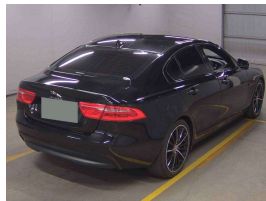

2016 Jaguar XE Prestige - Grade 4.5 - 19" Alloys - Hot Look. $21,990

Stock ID 17415
Engine 2000 cc
Body Sedan
Odometer 58,115 km
Interior Leather
Transmission Automatic

Welcome to Wholesale Cars Direct. WCD is quality, WCD is service, it is who we are.

A very hot looking black on black 19" alloy Jaguar. This is due to arrive end of June. It can be fast tracked through compliance upon arrival with genuine interest, or purchased prior subject to condition & test drive.