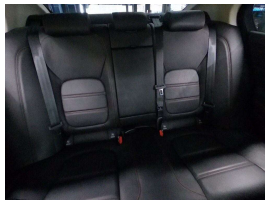

2016 Jaguar XE Prestige - Grade 4.5 - 19" Alloys - Hot Look. $21,990

Stock ID 17415
Engine 2000 cc
Body Sedan
Odometer 58,115 km
Interior Leather
Transmission Automatic

Welcome to Wholesale Cars Direct. WCD is quality, WCD is service, it is who we are.

A very hot looking black on black 19" alloy Jaguar. This is due to arrive end of June. It can be fast tracked through compliance upon arrival with genuine interest, or purchased prior subject to condition & test drive.