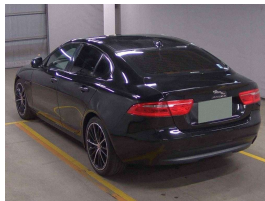

2016 Jaguar XE Prestige - Grade 4.5 - 19" Alloys - Hot Look. $21,990

Stock ID 17415
Engine 2000 cc
Body Sedan
Odometer 58,115 km
Interior Leather
Transmission Automatic

Welcome to Wholesale Cars Direct. WCD is quality, WCD is service, it is who we are.

A very hot looking black on black 19" alloy Jaguar. This is due to arrive end of June. It can be fast tracked through compliance upon arrival with genuine interest, or purchased prior subject to condition & test drive.