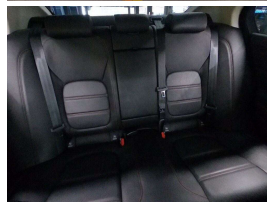

2016 Jaguar XE Prestige - Grade 4.5 - 19" Alloys - Hot Look. $21,990

Stock ID 17415

Engine 2000 cc, Internal Combustion

Body Sedan

Odometer 58,115 km

Interior Leather

Transmission Automatic

Welcome to Wholesale Cars Direct. WCD is quality, WCD is service, it is who we are.

This vehicle is in storage. It can be processed upon genuine interest or purchased subject to condition & test drive.