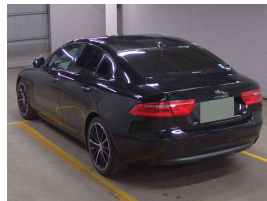

2016 Jaguar XE Prestige - Grade 4.5 - 19" Alloys - Hot Look. $21,990

Stock ID 17415

Engine 2000 cc, Internal Combustion

Body Sedan

Odometer 58,115 km

Interior Leather

Transmission Automatic

Welcome to Wholesale Cars Direct. WCD is quality, WCD is service, it is who we are.

This vehicle is in storage. It can be processed upon genuine interest or purchased subject to condition & test drive.