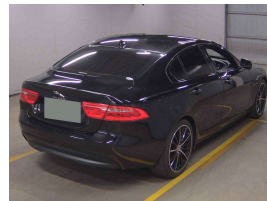

2016 Jaguar XE Prestige - Grade 4.5 - 19" Alloys - Hot Look. $21,990

Stock ID 17415

Engine 2000 cc, Internal Combustion

Body Sedan

Odometer 58,115 km

Interior Leather

Transmission Automatic

Welcome to Wholesale Cars Direct. WCD is quality, WCD is service, it is who we are.

This vehicle is in storage. It can be processed upon genuine interest or purchased subject to condition & test drive.