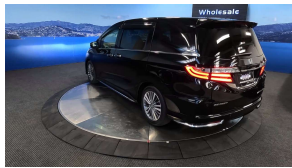

## 2019 Honda Odyssey 8 Seater - Grade 4.5 - Absolute Honda Sensing.

<b>Stock ID</b>	17325
<b>Engine</b>	2400 cc
<b>Body</b>	People Mover
<b>Odometer</b>	74,750 km
<b>Interior</b>	0
<b>Transmission</b>	Automatic