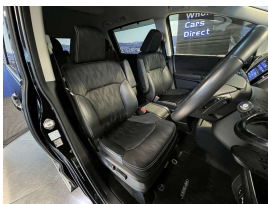

2019 Honda Odyssey 8 Seater - Grade 4.5 - Absolute Honda Sensing.

Stock ID	17325
Engine	2400 cc
Body	People Mover
Odometer	74,750 km
Interior	0
Transmission	Automatic

Welcome to Wholesale Cars Direct.
WCD is quality, WCD is service, it is who we are.

As expected from WCD, another pristine grade 4.5 example. Not many companies will have such consistency with grade 4.5 vehicles bought to NZ. An immaculate top spec 8 seater Absolute Honda sensing spec. Comes with radar cruise control, 10 airbags, 360 degree around view camera, Reverse camera, Proximity keyless entry - Push button start, Automatic headlights, Stability Control, Dual electric sliding doors, Forward collision warning, Lane departure warning, Factory 17" alloys, 3 point safety belts for all seats, Isofix car seat anchor points, Paddle shift tiptronic., 5 star safety rating, Front/Rear parking sensors.