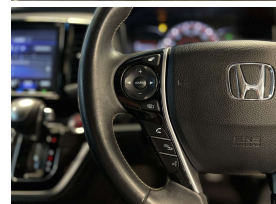

2019 Honda Odyssey 8 Seater - Grade 4.5 - Absolute Honda Sensing.

Stock ID	17325
Engine	2400 cc
Body	People Mover
Odometer	74,750 km
Interior	0
Transmission	Automatic

Welcome to Wholesale Cars Direct.
WCD is quality, WCD is service, it is who we are.

As expected from WCD, another pristine grade 4.5 example. Not many companies will have such consistency with grade 4.5 vehicles bought to NZ. An immaculate top spec 8 seater Absolute Honda sensing spec. Comes with radar cruise control, 10 airbags, 360 degree around view camera, Reverse camera, Proximity keyless entry - Push button start, Automatic headlights, Stability Control, Dual electric sliding doors, Forward collision warning, Lane departure warning, Factory 17" alloys, 3 point safety belts for all seats, Isofix car seat anchor points, Paddle shift tiptronic., 5 star safety rating, Front/Rear parking sensors.