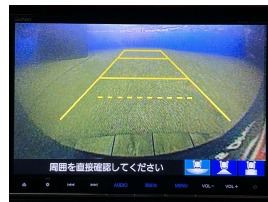

Wholesale Cars Direct

2017 Honda Vezel Hybrid Z Honda Sensing - BIG Spec. \$24,990

Stock ID	17147
Engine	1500 cc, Hybrid
Body	SUV
Odometer	70,430 km
Interior	0
Transmission	Automatic

Welcome to Wholesale Cars Direct.
WCD is quality, WCD is service, it is who we are.

A great look, BIG spec immaculate Hybrid Honda Vezel. Comes with Radar cruise control, 8 Airbags, Heated front seats, LED headlights, Partial leather trim, Proximity keyless entry - Push button start, Stability Control, Forward collision warning, Lane departure warning, Dual side climate control, Isofix car seat anchor points, 3 Point seat belts for all seats, 18" alloys with a brand new set of tires fitted in NZ, Reverse camera, Paddle shift tiptronic,